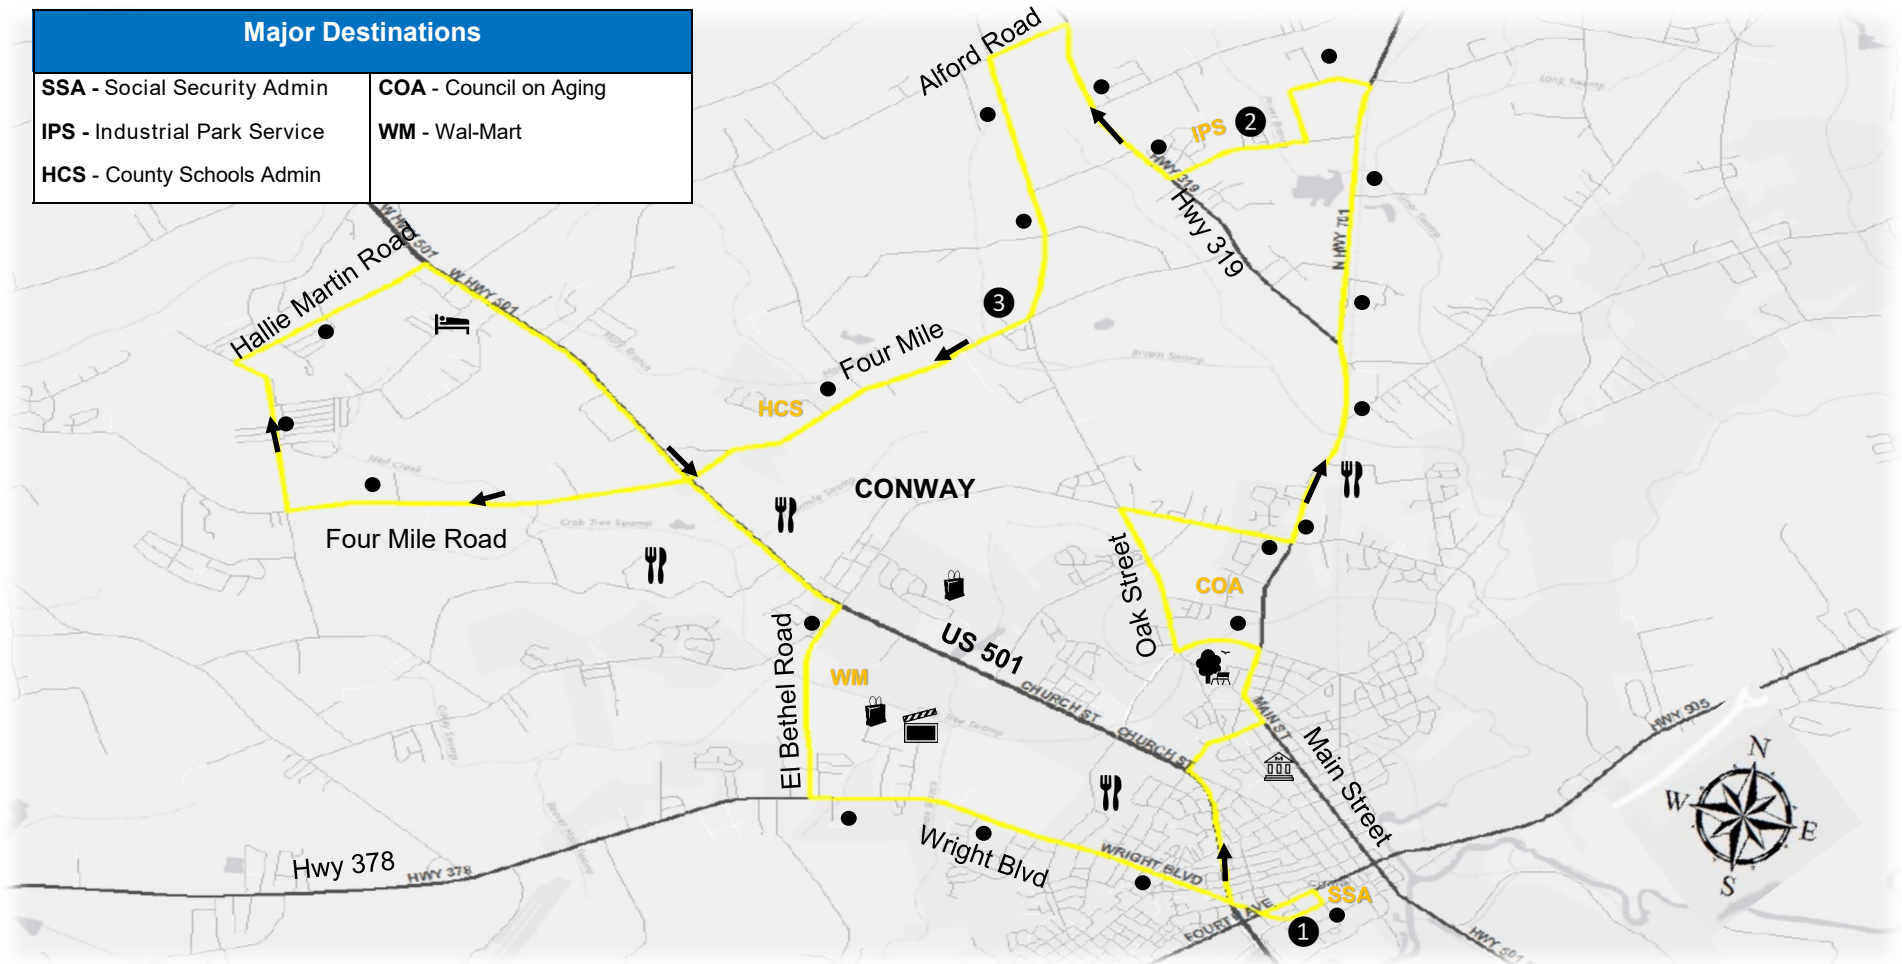

See back for Schedule .

LEGEND			
Dining	Park	Cinema	Medical
Shopping	Museum	Amusement	Accommodations

1418 Third Avenue, Conway, SC 29526
843-488-0865 • RideCoastRTA.com

1 OUTBOUND

Conway Terminal ①	Industrial Park ②	Still Pond Road ③
5:00 AM	5:20 AM	5:27 AM
6:00 AM	6:20 AM	6:27 AM
7:00 AM	7:20 AM	7:27 AM
8:00 AM	8:20 AM	8:27 AM
12:00 PM	12:20 PM	12:27 PM
3:00 PM	3:20 PM	3:27 PM
4:00 PM	4:20 PM	4:27 PM
5:00 PM	5:20 PM	5:27 PM
6:00 PM	6:20 PM	6:27 PM
7:00 PM	7:20 PM	7:27 PM

1 INBOUND

Still Pond Road ③	Hwy 378 and Shady Moss Ct ②	Conway Terminal ①
5:27 AM	5:47 AM	5:56 AM
6:27 AM	6:47 AM	6:56 AM
7:27 AM	7:47 AM	7:56 AM
8:27 AM	8:47 AM	8:56 AM
12:27 PM	12:47 PM	12:56 PM
3:27 PM	3:47 PM	3:56 PM
4:27 PM	4:47 PM	4:56 PM
5:27 PM	5:47 PM	5:56 PM
6:27 PM	6:47 PM	6:56 PM
7:27 PM	7:47 PM	7:56 PM

1 Outbound Stops / Text Codes:

- 16th Ave Car Wash / 228
- Healthcare Partners / 229
- Council on Aging / 21
- Raymond & Jones St / 30
- Food Lion / 22
- HTC / 23
- Industrial Park / 24
 - J. Ruben Long Detention
 - Department of Social Services
- Brookland Dr / 25
- North Lake Dr / 26

1 Inbound Stops / Text Codes:

- Alford & Still Pond Rd / 27
- Still Pond & Four Mile Rd / 28
- Horry County Schools Admin / 29
- Elie Lane / 36
- El Bethel Rd & Electric Dr / 38
- Shady Moss / 39
- West Ridge Blvd / 40
- Maple St & Rhue St / 41