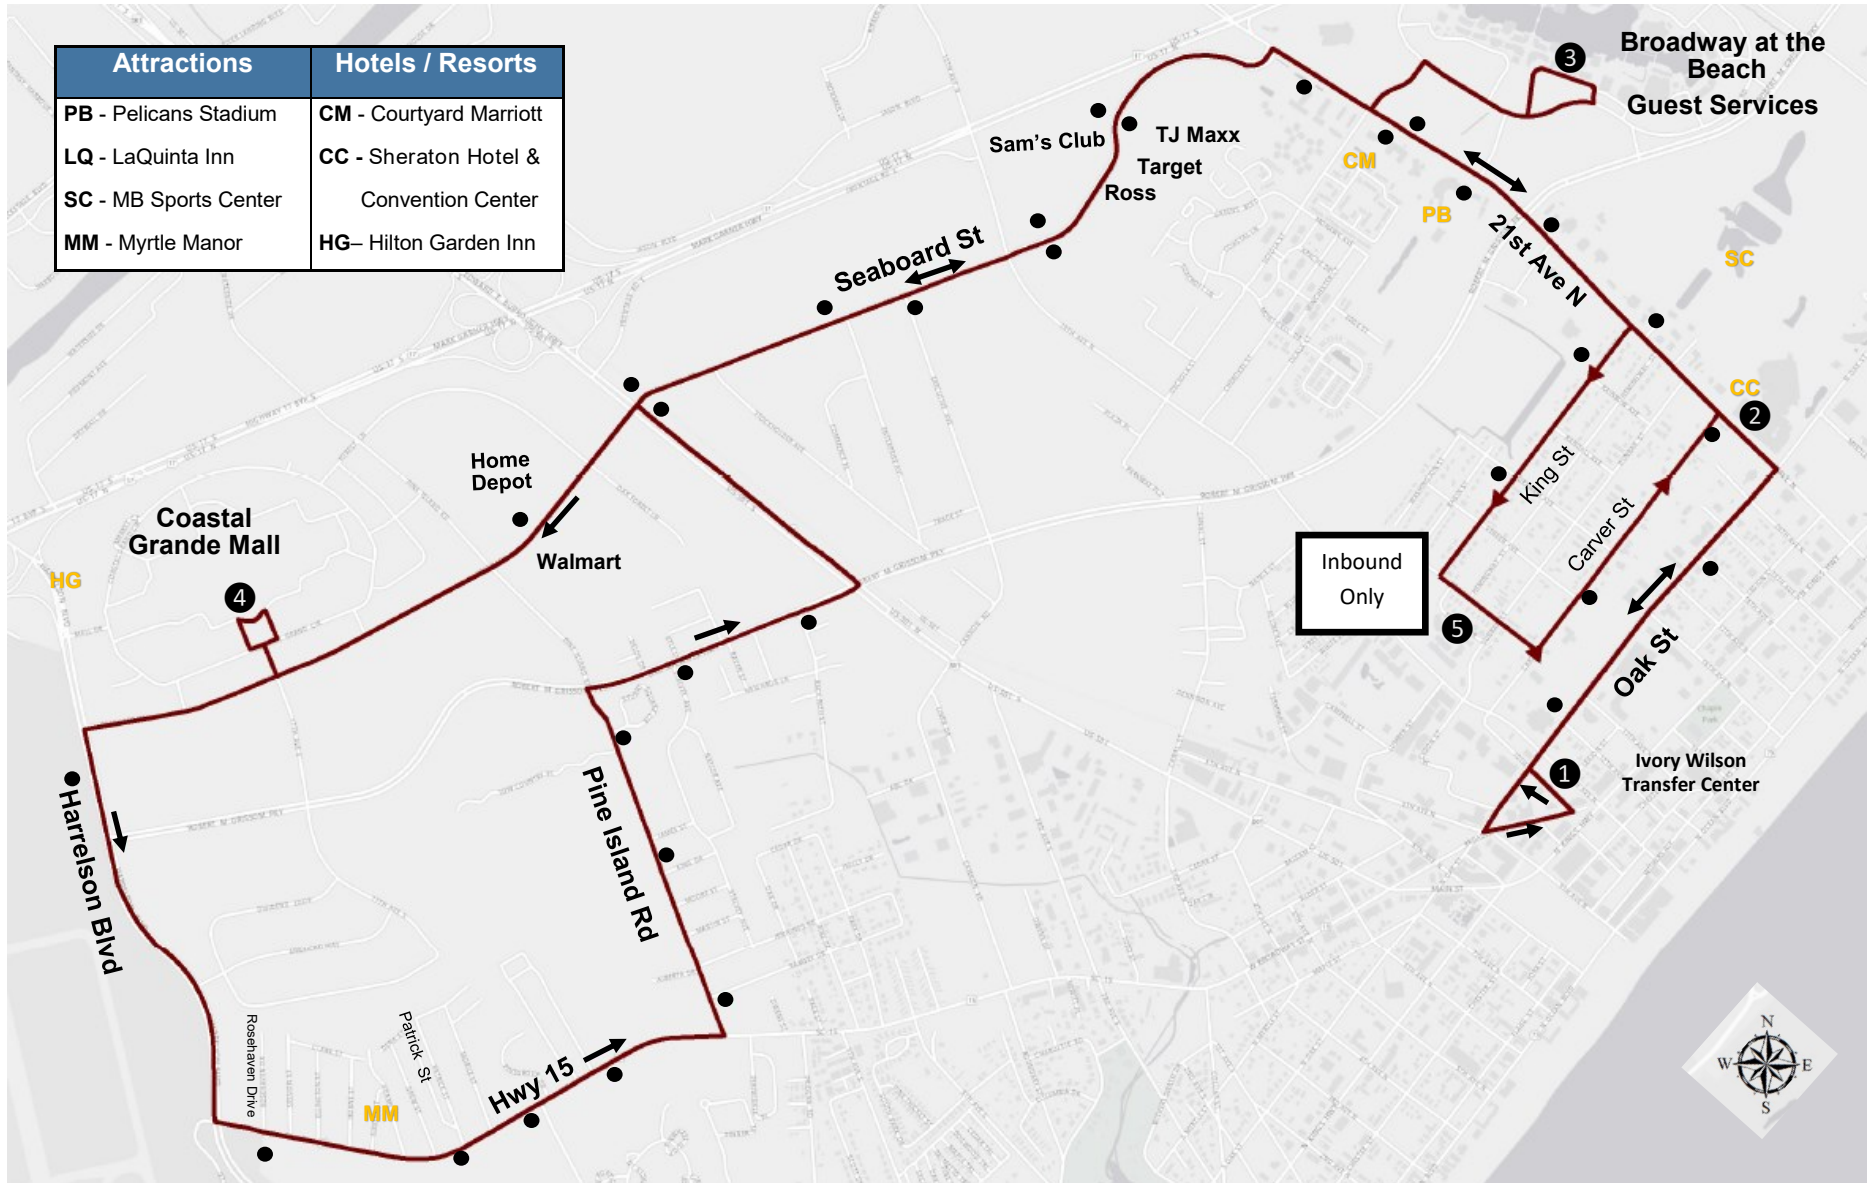

1418 Third Avenue, Conway, SC 29526 • 843-488-0865 • RideCoastRTA.com

See back for schedule.

Rev. 04.2018

10 OUTBOUND

10th Ave N. Ivory Wilson Transfer Center ①	21st Ave N. Sheraton Convention Center ②	Broadway at the Beach Guest Services ③	Coastal Grande Mall Cinemark ④
8:00 AM	8:04 AM	8:11 AM	8:24 AM
9:00 AM	9:04 AM	9:11 AM	9:24 AM
10:00 AM	10:04 AM	10:11 AM	10:24 AM
11:00 AM	11:04 AM	11:11 AM	11:24 AM
12:00 PM	12:04 PM	12:11 PM	12:24 PM
1:00 PM	1:04 PM	1:11 PM	1:24 PM
2:00 PM	2:04 PM	2:11 PM	2:24 PM
3:00 PM	3:04 PM	3:11 PM	3:24 PM
4:00 PM	4:04 PM	4:11 PM	4:24 PM
5:00 PM	5:04 PM	5:11 PM	5:24 PM
6:00 PM	6:04 PM	6:11 PM	6:24 PM
7:00 PM	7:04 PM	7:11 PM	7:24 PM

10 INBOUND

Coastal Grande Mall Cinemark ④	Broadway at the Beach Guest Services ③	Spivey Ave Dunbar St. ⑤	10th Ave N. Ivory Wilson Transfer Center ①
8:24 AM	8:44 AM	8:49 AM	8:56 AM
9:24 AM	9:44 AM	9:49 AM	9:56 AM
10:24 AM	10:44 AM	10:49 AM	10:56 AM
11:24 AM	11:44 AM	11:49 AM	11:56 AM
12:24 PM	12:44 PM	12:49 PM	12:56 PM
1:24 PM	1:44 PM	1:49 PM	1:56 PM
2:24 PM	2:44 PM	2:49 PM	2:56 PM
3:24 PM	3:44 PM	3:49 PM	3:56 PM
4:24 PM	4:44 PM	4:49 PM	4:56 PM
5:24 PM	5:44 PM	5:49 PM	5:56 PM
6:24 PM	6:44 PM	6:49 PM	6:56 PM
7:24 PM	7:44 PM	7:49 PM	7:56 PM

10 Inbound Stops / Text Codes:

- Coastal Grande Mall (Cinemark) / 12
- Hwy 15 and Patrick Street / 83
- Pine Island Rd. and Ramsey Dr. / 86
- Robert Grissom Pkwy and Racepath St. / 90
- Hwy 501 Across from Detrick's Car Wash / 91
- Seaboard St. at Toys R Us / 10
- Seaboard St. at Lowe's / 9
- 21st Ave N. at La Quinta / 8
- Broadway at the Beach Guest Services / 7
- Pelican's Stadium / 96
- Horry County Government Building / 310
- Spivey Ave at Futrell Park / 99
- Myrtle Beach Convention Center / 300
- Oak St. (Santee Cooper) / 312
- Ivory Wilson Transfer Center / 1