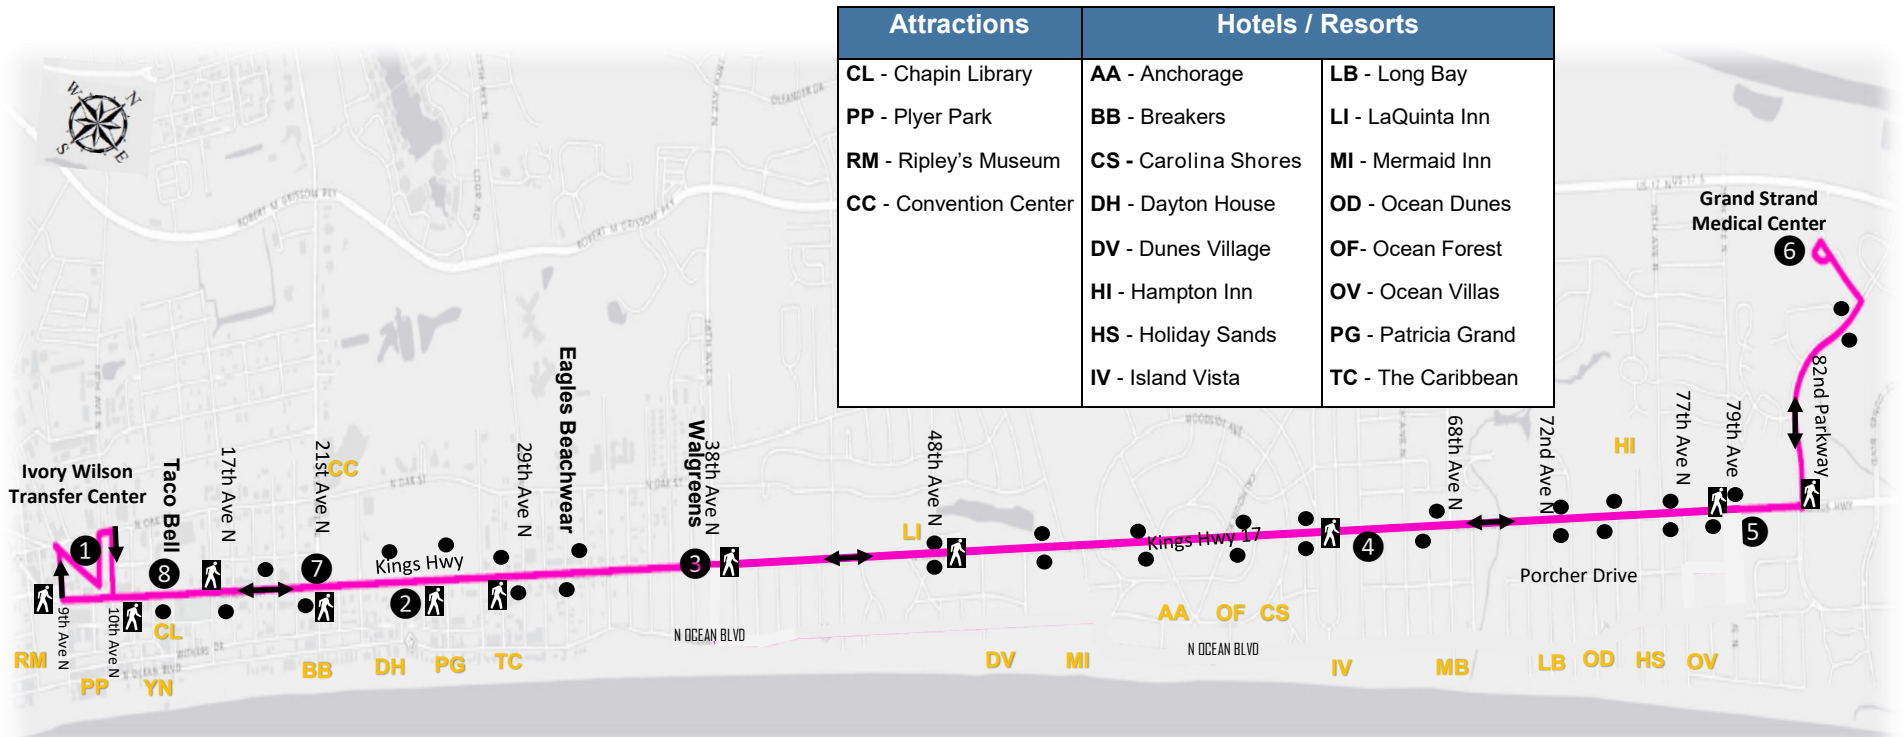

ROUTE 15N Kings/Ocean/82nd Pkwy

- Service to North Kings Highway (82nd Av N Inbound / 10th Av N Outbound to 82nd Av N).
- Serves Grand Strand Medical Center.

Operating daily from 7:00AM - 8:00PM

Questions? Call Customer Service @ 843-488-0865

See back for schedule.

When crossing Kings Hwy 17, we highly recommend using these crosswalks!

9th Av N • 10th Av N • 16th Av N • 21st Av N • 25th Av N • 29th Av N • 38th Av N • 79th Av N • 82nd Parkway