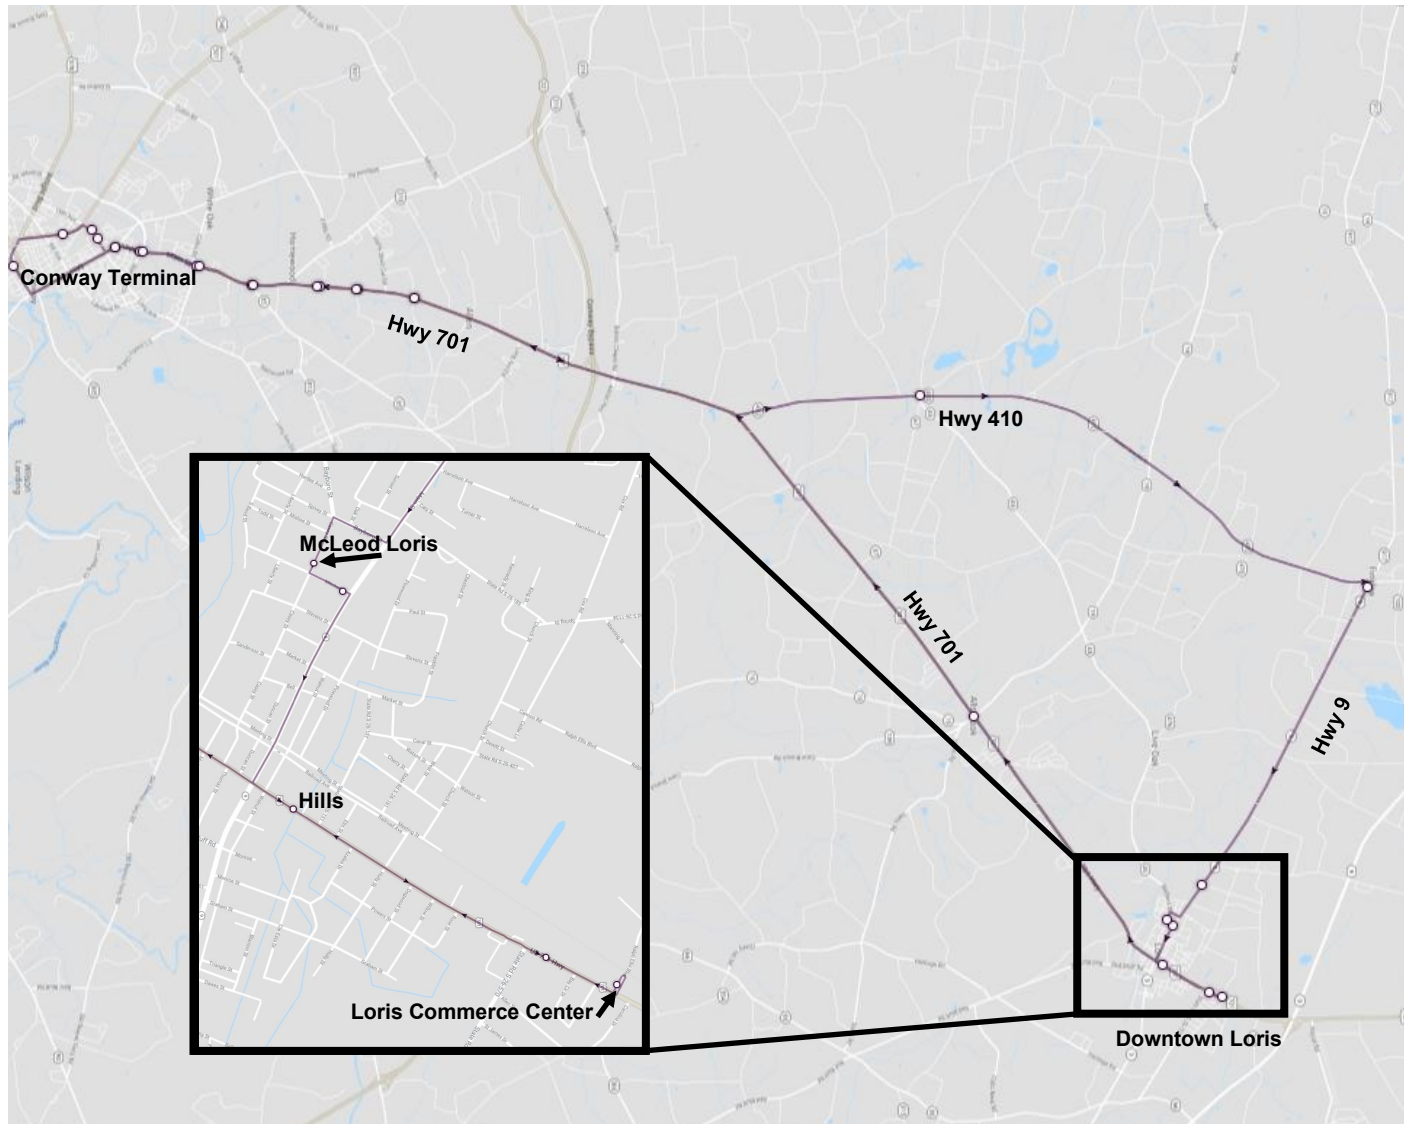

ROUTE 2 Conway / Loris Express

Operating daily from 5:30AM - 7:30PM

Questions? Call Customer Service @ 843-488-0865

1418 Third Avenue, Conway, SC 29526 • 843-488-0865 • RideCoastRTA.com

See back for schedules.

Rev. 05.2019

OUTBOUND

Conway Terminal	Hwy 917 @ Body of Believers	McLeod Loris	Loris Commerce Center
5:30 AM	6:04 AM	6:12 AM	6:20 AM
12:00 PM±	12:34 PM±	12:42 PM±	12:50 PM±
6:00 PM	6:34 PM	6:42 PM	6:50 PM

Route 2 Outbound Stops/Text Codes:

- Coast RTA Terminal / 20
- Doctors Care (PM Only) / 732
- 16th Avenue Car Wash / 228
- 16th Avenue & Elm Street / 727
- Main Street @ Health Care Partners (PM Only) / 229
- Main Street @ Sherwood Drive (serving Adult Ed) / 633
- Main Street @ Food Lion / 22
- Main Street @ Hwy 65 / 314
- Main Street @ HTC (PM Only) / 23
- Main Street @ Wise Road (PM Only) / 32
- Main Street @ DMV (PM Only) / 634
- Hwy 410 @ Bayboro Clover Farms Grocery / 635
- Hwy 917/9 @ Green Sea Road (Body of Believers) / 728
- Hwy 9 @ Creekwood Apartments / 637
- McLeod Loris @ corner of Casey Street / 729
- Mitchell Street/Hwy 9 / 638
- Loris Commerce Center / 730

Note: New Bus Stops added in 2019 are noted in red.