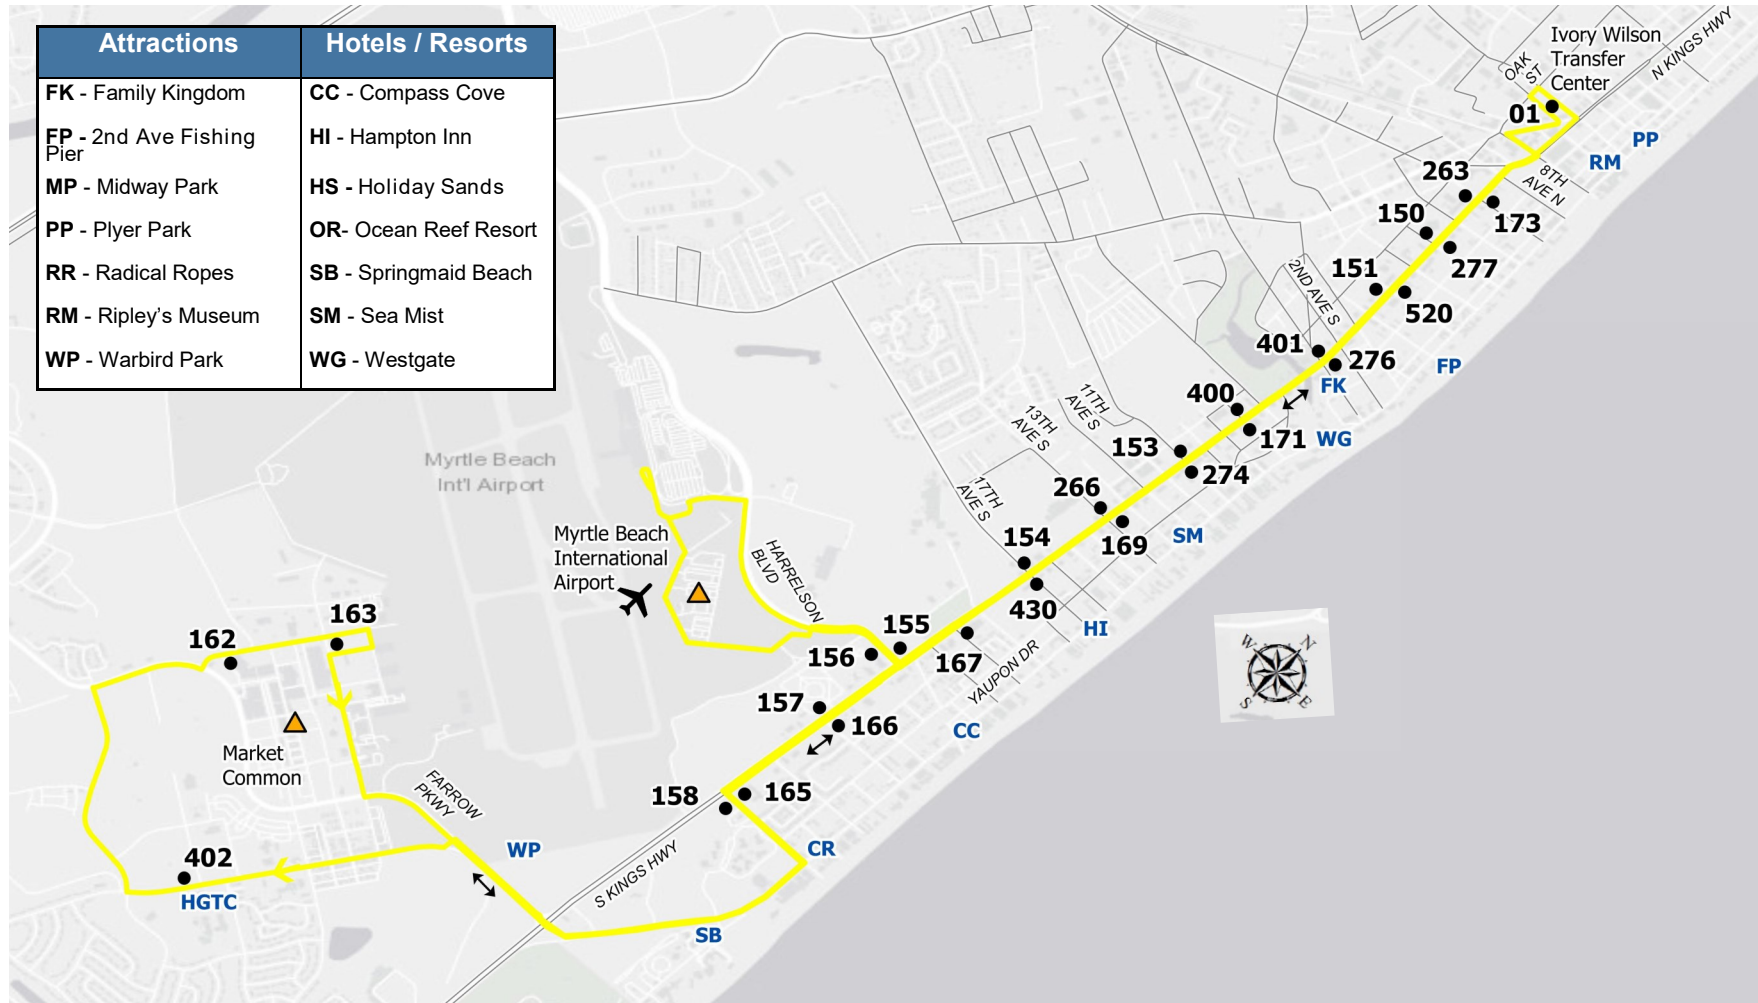

ROUTE 15S Airport/Market Common

- Service for South Myrtle Beach, Airport (both directions) and Market Common.
- Ocean Blvd alignment moved to Kings Highway.

Operating daily from 7:00AM - 8:00PM

Questions? Call Customer Service @ 843-488-0865

 **When crossing Kings Hwy (US Highway 17 Business), we highly recommend using the crosswalks at the following intersections: Mr. Joe White Blvd (10th Av N) • 9th Av N • 8th Av N • 3rd Av S • 6th Av S • 9th Av S • 13th Av S • 17th Av S • Harrelson Blvd • Farrow Pkwy/Ocean Blvd**

15S Inbound Stops / Text Codes:

- Market Common @ 810 Bowling & Billiards/ 162
- Market Common @ VA Clinic / 163
- Kings Hwy 29th Ave S. / Waffle House / 165
- Kings Hwy 27th Ave S. / McDonalds / 166
- Myrtle Beach International Airport / 13
- Kings Hwy 21st Ave S. / Dairy Queen / 167
- Kings Hwy 19th Ave S. / Whales Beachwear / 168
- Kings Hwy 16th Ave S. / Star Beachwear / 272
- Kings Hwy 14th Ave S. / Pan America Pancakes & Omelet / 169
- Kings Hwy 10th Ave S. / Wings Beachwear / 170
- Kings Hwy 8th Ave S. / Lauren's Food Mart / 274
- Kings Hwy 6th Ave S. / Aladdin Restaurant / 275 
- Kings Hwy Yaupon Dr. / Family Kingdom / 171 
- Kings Hwy 3rd Ave S. / Market Express / 276 
- Kings Hwy 1st Ave S. / Noisy Oyster / 172
- Kings Hwy 5th-6th Ave N. / Soul Food Restaurant / 277
- Kings Hwy 7th Ave N. / Grandma's Kitchen / 173 Rev. 10.2019