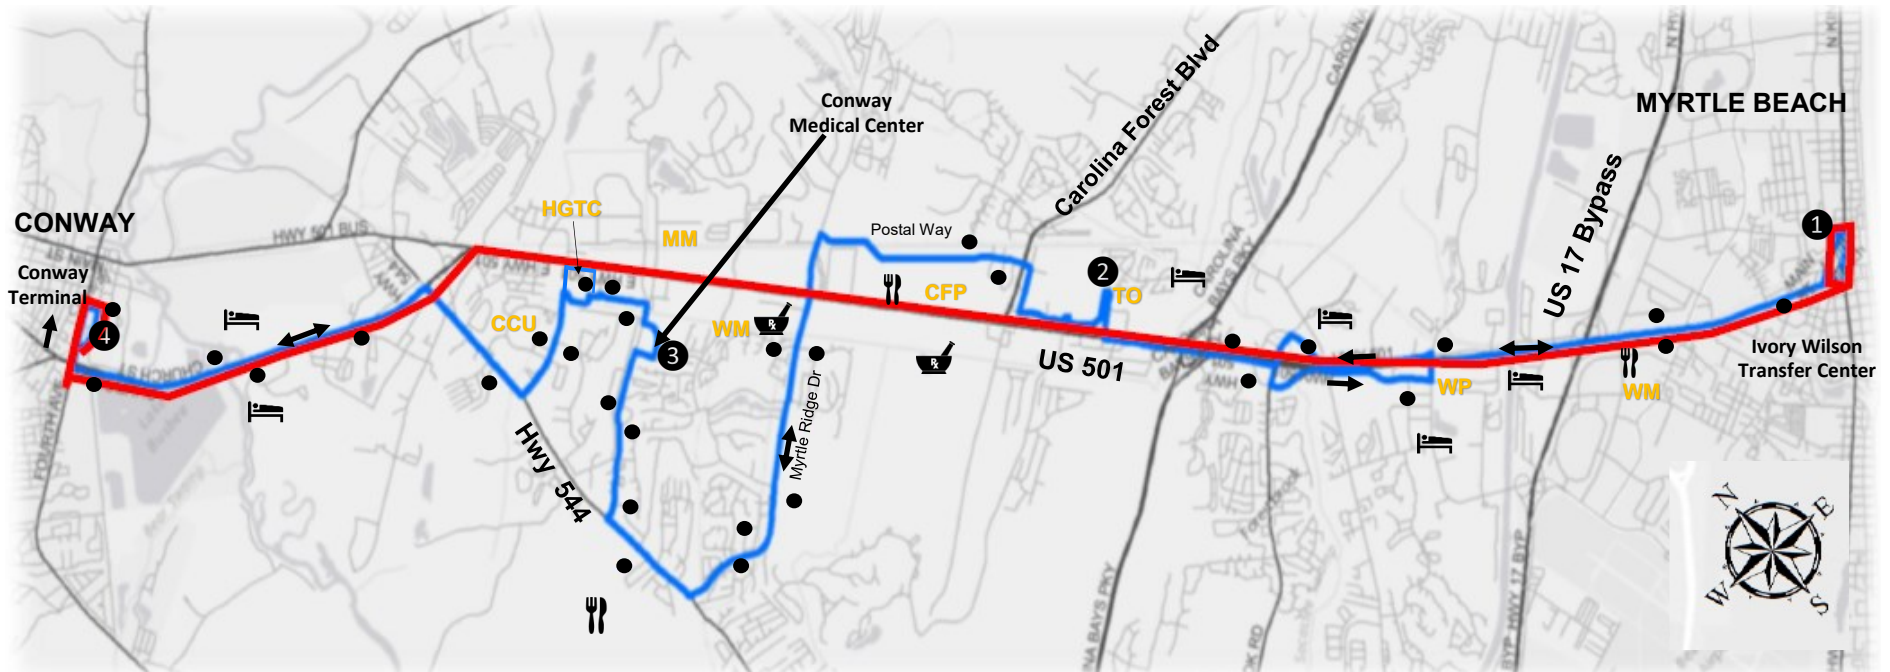

ROUTE 7 Myrtle Beach / Conway

ROUTE 7X Myrtle Beach / Conway Express

Operating daily from 6:00AM - 9:00PM Questions? Call Customer Service @ 843-488-0865

ROUTE 7 (Blue Line)
ROUTE 7X (Red Line)

Major Destinations	
TO—Tanger Outlets	CFP - Carolina Forest Plaza
CCU - Coastal Carolina Univ.	WM - Wal-Mart
WP - Waccamaw Pottery	MM -- Miller Motte
HGTC - Horry Georgetown Tech	

Visit RideCoastRTA.com to view our Ride Tracker and bus stop locations.

LEGEND					
Dining	Park	Cinema	Pharmacy		
Shopping	Museum	Amusement	Accommodations		

See back for Schedules.