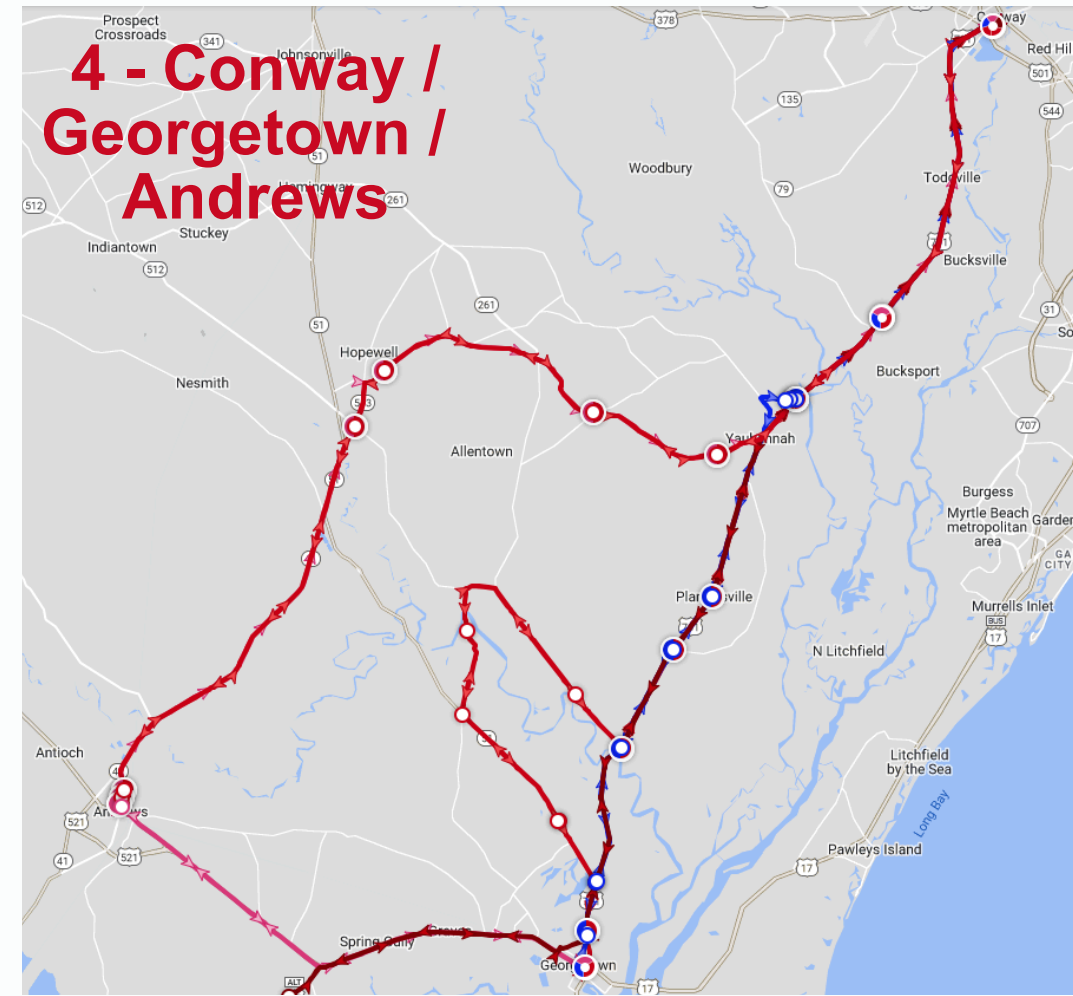

1418 Third Ave, Conway, SC 29526
843-488-0865 TTY 711

Disregard any previously provided route schedules, as we will be following these timepoints starting Sunday, March 10, 2024. CRTA_01

All Rides \$1.00

Text Tracking Information:

Text 41411, then text NXTBUS plus the Unique Stop ID# to get accurate bus arrival time without a smart phone. Example: Text 41411, then text NXTBUS 824 You will receive your bus arrival time.

Route 14 Georgetown / Andrews Local

Georgetown Transfer Center	Andrews Piggly Wiggly	Sampit Park	Georgetown Transfer Center	HGTC Maryville	Georgetown Transfer Center
-	6:30 AM	-	-	-	6:55 AM
7:00 AM	-	7:15 AM	7:30 AM	7:45 AM	8:00 AM
-	-	-	8:00 AM	8:15 AM	8:25 AM
8:30 AM	9:00 AM	9:15 AM	9:30 AM	9:45 AM	9:55 AM
10:00 AM	10:30 AM	10:45 AM	11:00 AM	11:15 AM	11:25 AM
11:30 AM	12:00 PM	12:15 PM	12:30 PM	12:45 PM	12:55 PM
-	-	-	-	-	-
2:00 PM	2:30 PM	2:45 PM	3:00 PM	3:15 PM	3:25 PM
3:30 PM	4:00 PM	4:15 PM	4:30 PM	4:45 PM	4:55 PM
5:00 PM	5:30 PM	5:45 PM	6:00 PM	6:15 PM	6:30 PM
6:30 PM	7:00 PM	-	-	-	-

Route 16 & 16 Limited Myrtle Beach / Georgetown

Georgetown Transfer Center	Sandy Island Landing	Murrells Inlet @ Tideland Medical	79th Ave N	Ivory Wilson Transfer Center	Ivory Wilson Transfer Center	79th Ave N	Murrells Inlet @ Tideland Medical	Sandy Island Landing	Georgetown Transfer Center
6:00 AM	6:30 AM	7:00 AM	7:45 AM	7:55 AM	8:00 AM	-	8:30 AM	9:00 AM	9:25 AM
6:15 AM	Limited Stops		7:30 AM	-	-	-	-	-	-
7:00 AM	Limited Stops		8:15 AM	-	-	-	-	-	-
-	-	-	-	-	9:30 AM	-	10:00 AM	10:30 AM	10:55 AM
9:30 AM	10:00 AM	10:30 AM	-	10:55 AM	11:00 AM	-	11:30 AM	12:00 PM	12:25 PM
11:00 AM	11:30 AM	12:00 PM	-	12:25 PM	-	-	-	-	-
12:30 PM	1:00 PM	1:30 PM	-	1:55 PM	2:00 PM	-	2:30 PM	3:00 PM	3:25 PM
-	-	-	-	-	2:15 PM	2:30 PM	Limited Stops	Limited Stops	4:00 PM
-	-	-	-	-	3:15 PM	3:30 PM	Limited Stops	Limited Stops	5:00 PM
3:30 PM	4:00 PM	4:30 PM	-	4:55 PM	5:00 PM	-	5:30 PM	6:00 PM	6:25 PM
6:30 PM	7:00 PM	7:30 PM	-	7:55 PM	-	-	-	-	-