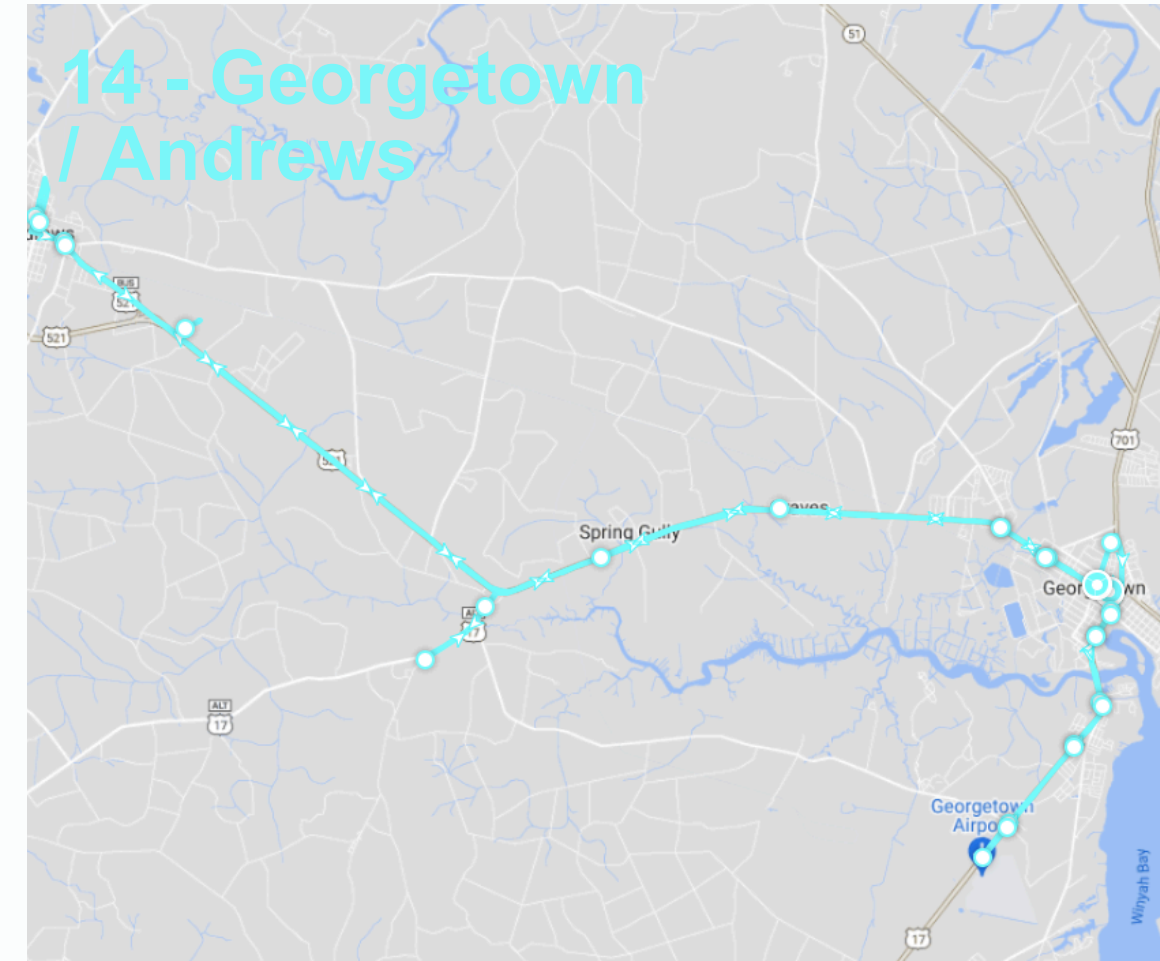

1418 Third Ave, Conway, SC 29526
843-488-0865 TTY 711

Disregard any previously provided route schedules, as we will be following these timepoints starting Sunday, March 10, 2024. CRTA_01

All Rides \$1.00

Text Tracking Information:

Text 41411, then text NXTBUS plus the Unique Stop ID# to get accurate bus arrival time without a smart phone. Example: Text 41411, then text NXTBUS 824 You will receive your bus arrival time.

Route 14 Georgetown / Andrews Local

Georgetown Transfer Center	Andrews Piggly Wiggly	Sampit Park	Georgetown Transfer Center	HGTC Maryville	Georgetown Transfer Center
-	6:30 AM	-	-	-	6:55 AM
7:00 AM	-	7:15 AM	7:30 AM	7:45 AM	8:00 AM
-	-	-	8:00 AM	8:15 AM	8:25 AM
8:30 AM	9:00 AM	9:15 AM	9:30 AM	9:45 AM	9:55 AM
10:00 AM	10:30 AM	10:45 AM	11:00 AM	11:15 AM	11:25 AM
11:30 AM	12:00 PM	12:15 PM	12:30 PM	12:45 PM	12:55 PM
-	-	-	-	-	-
2:00 PM	2:30 PM	2:45 PM	3:00 PM	3:15 PM	3:25 PM
3:30 PM	4:00 PM	4:15 PM	4:30 PM	4:45 PM	4:55 PM
5:00 PM	5:30 PM	5:45 PM	6:00 PM	6:15 PM	6:30 PM
6:30 PM	7:00 PM	-	-	-	-

Route 16 & 16 Limited Myrtle Beach / Georgetown

Georgetown Transfer Center	Sandy Island Landing	Murrells Inlet @ Tideland Medical	79th Ave N	Ivory Wilson Transfer Center	Ivory Wilson Transfer Center	79th Ave N	Murrells Inlet @ Tideland Medical	Sandy Island Landing	Georgetown Transfer Center
6:00 AM	6:30 AM	7:00 AM	7:45 AM	7:55 AM	8:00 AM	-	8:30 AM	9:00 AM	9:25 AM
6:15 AM	Limited Stops		7:30 AM	-	-	-	-	-	-
7:00 AM	Limited Stops		8:15 AM	-	-	-	-	-	-
-	-	-	-	-	9:30 AM	-	10:00 AM	10:30 AM	10:55 AM
9:30 AM	10:00 AM	10:30 AM	-	10:55 AM	11:00 AM	-	11:30 AM	12:00 PM	12:25 PM
11:00 AM	11:30 AM	12:00 PM	-	12:25 PM	-	-	-	-	-
12:30 PM	1:00 PM	1:30 PM	-	1:55 PM	2:00 PM	-	2:30 PM	3:00 PM	3:25 PM
-	-	-	-	-	2:15 PM	2:30 PM	Limited Stops	Limited Stops	4:00 PM
-	-	-	-	-	3:15 PM	3:30 PM	Limited Stops	Limited Stops	5:00 PM
3:30 PM	4:00 PM	4:30 PM	-	4:55 PM	5:00 PM	-	5:30 PM	6:00 PM	6:25 PM
6:30 PM	7:00 PM	7:30 PM	-	7:55 PM	-	-	-	-	-