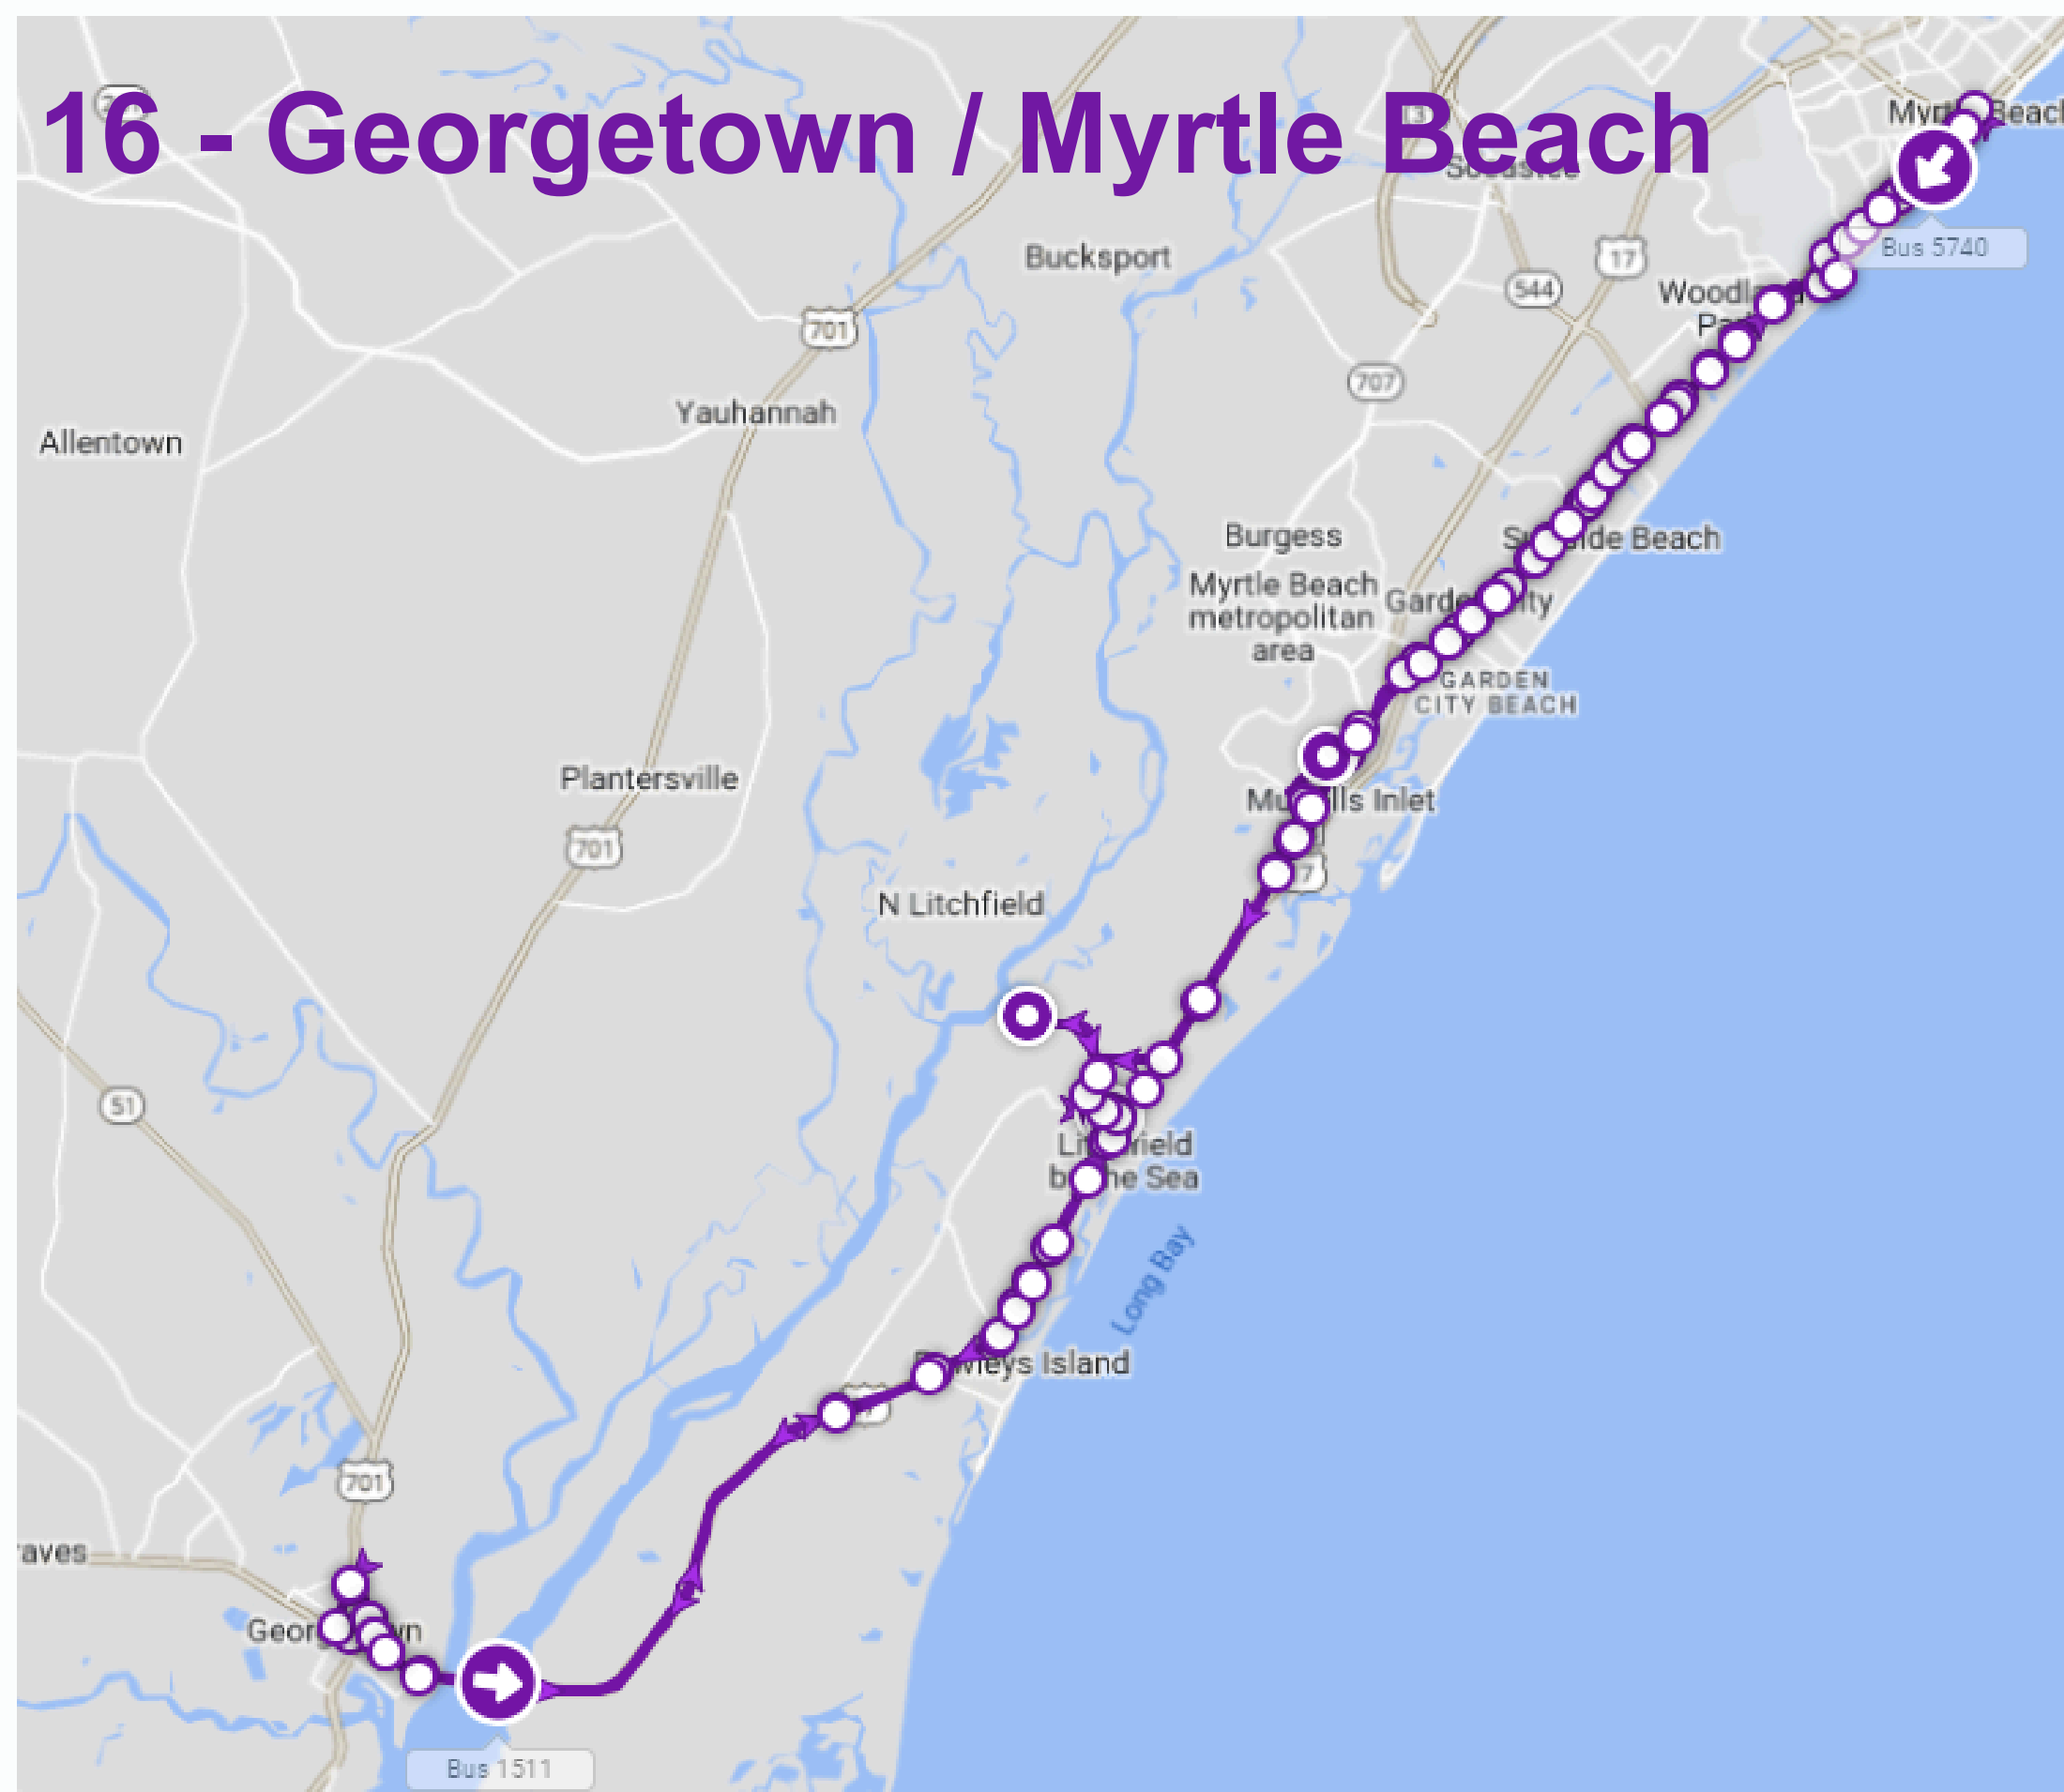

1418 Third Ave, Conway, SC 29526
843-488-0865 TTY 711

Disregard any previously provided route schedules, as we will be following these timepoints starting Sunday, March 10, 2024. CRTA_01

All Rides \$1.00

Text Tracking Information:

Text 41411, then text NXTBUS plus the Unique Stop ID# to get accurate bus arrival time without a smart phone. Example: Text 41411, then text NXTBUS 824 You will receive your bus arrival time.

Route 14 Georgetown / Andrews Local

Georgetown Transfer Center	Andrews Piggly Wiggly	Sampit Park	Georgetown Transfer Center	HGTC Maryville	Georgetown Transfer Center
-	6:30 AM	-	-	-	6:55 AM
7:00 AM	-	7:15 AM	7:30 AM	7:45 AM	8:00 AM
-	-	-	8:00 AM	8:15 AM	8:25 AM
8:30 AM	9:00 AM	9:15 AM	9:30 AM	9:45 AM	9:55 AM
10:00 AM	10:30 AM	10:45 AM	11:00 AM	11:15 AM	11:25 AM
11:30 AM	12:00 PM	12:15 PM	12:30 PM	12:45 PM	12:55 PM
-	-	-	-	-	-
2:00 PM	2:30 PM	2:45 PM	3:00 PM	3:15 PM	3:25 PM
3:30 PM	4:00 PM	4:15 PM	4:30 PM	4:45 PM	4:55 PM
5:00 PM	5:30 PM	5:45 PM	6:00 PM	6:15 PM	6:30 PM
6:30 PM	7:00 PM	-	-	-	-

Route 16 & 16 Limited Myrtle Beach / Georgetown

Georgetown Transfer Center	Sandy Island Landing	Murrells Inlet @ Tideland Medical	79th Ave N	Ivory Wilson Transfer Center	Ivory Wilson Transfer Center	79th Ave N	Murrells Inlet @ Tideland Medical	Sandy Island Landing	Georgetown Transfer Center
6:00 AM	6:30 AM	7:00 AM	7:45 AM	7:55 AM	8:00 AM	-	8:30 AM	9:00 AM	9:25 AM
6:15 AM	Limited Stops		7:30 AM	-	-	-	-	-	-
7:00 AM	Limited Stops		8:15 AM	-	-	-	-	-	-
-	-	-	-	-	9:30 AM	-	10:00 AM	10:30 AM	10:55 AM
9:30 AM	10:00 AM	10:30 AM	-	10:55 AM	11:00 AM	-	11:30 AM	12:00 PM	12:25 PM
11:00 AM	11:30 AM	12:00 PM	-	12:25 PM	-	-	-	-	-
12:30 PM	1:00 PM	1:30 PM	-	1:55 PM	2:00 PM	-	2:30 PM	3:00 PM	3:25 PM
-	-	-	-	-	2:15 PM	2:30 PM	Limited Stops	Limited Stops	4:00 PM
-	-	-	-	-	3:15 PM	3:30 PM	Limited Stops	Limited Stops	5:00 PM
3:30 PM	4:00 PM	4:30 PM	-	4:55 PM	5:00 PM	-	5:30 PM	6:00 PM	6:25 PM
6:30 PM	7:00 PM	7:30 PM	-	7:55 PM	-	-	-	-	-