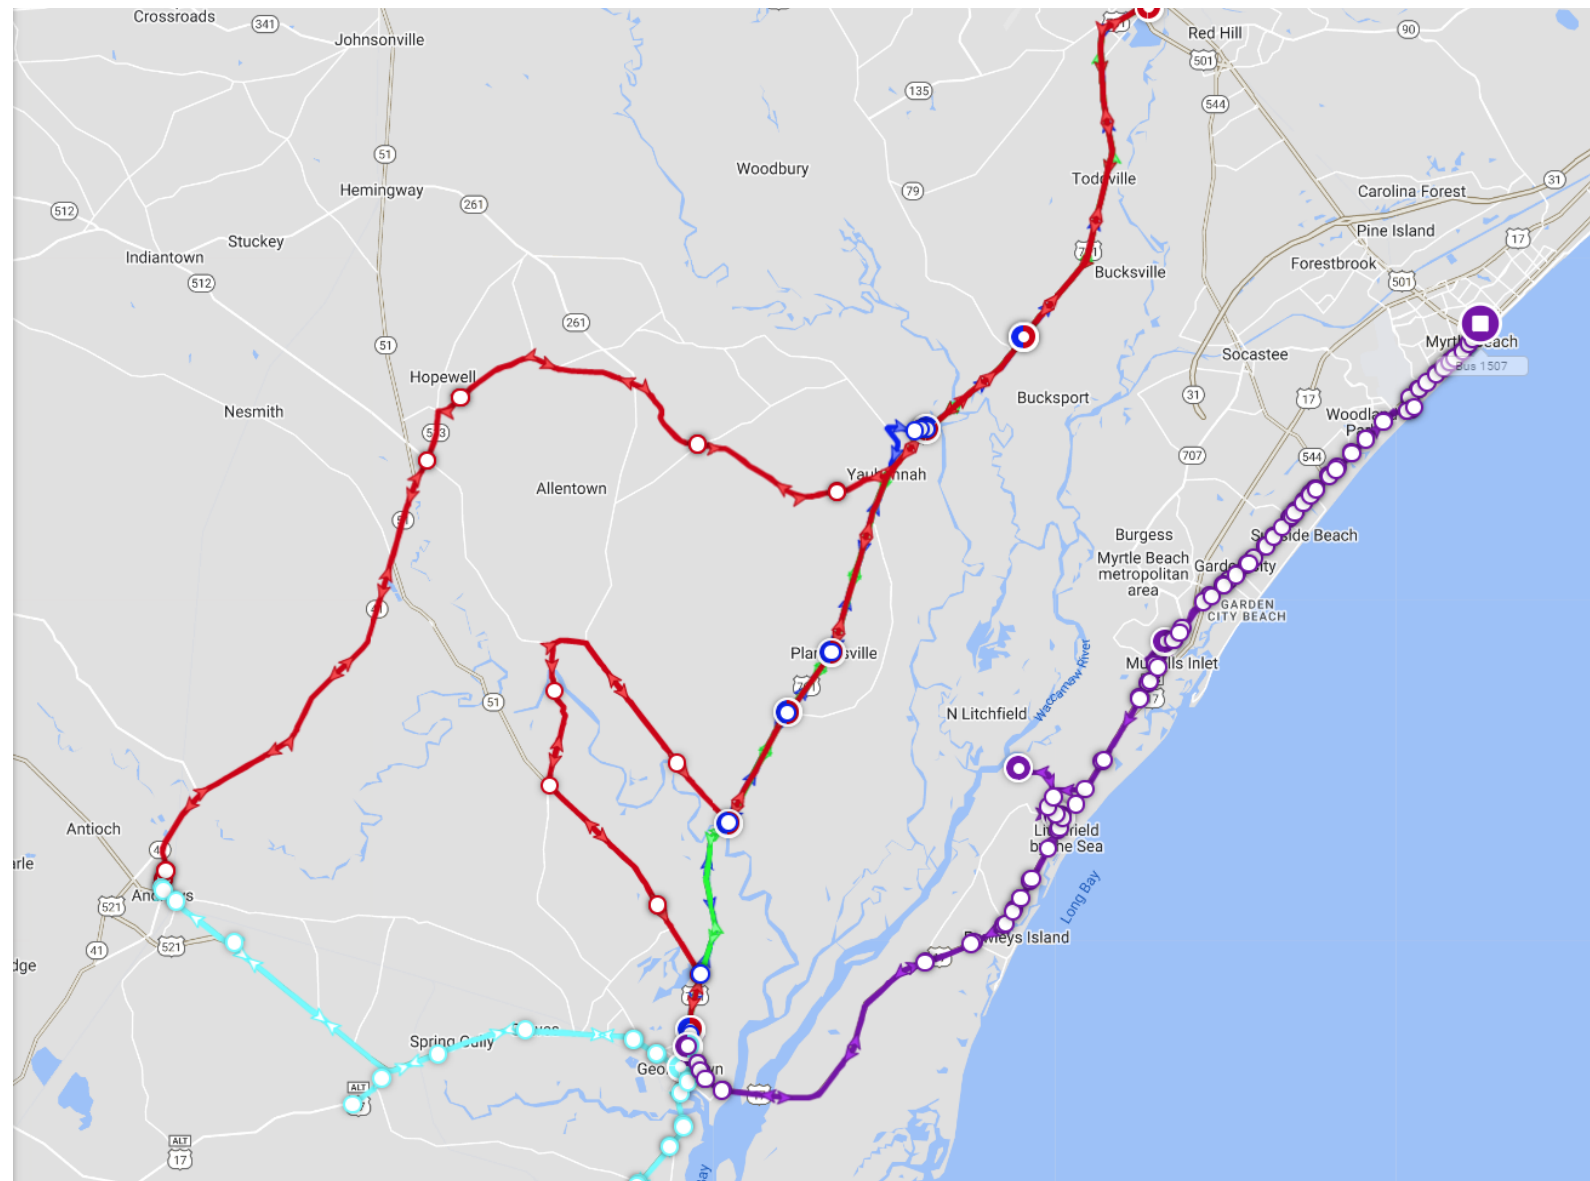

Georgetown Bus Routes

4 - Conway / Georgetown / Andrews

14 - Georgetown / Andrews

16 - Georgetown / Myrtle Beach

ROUTE 4

Route 4 Conway / Georgetown via 701 Outbound						
Conway Terminal	Plantersville Road	Choppee Rd Rec Center		Sampit Park	Andrews Piggly Wiggly	Georgetown Transfer Center
4:45 AM	5:00 AM	5:20 AM			-	6:00 AM
5:30 AM	-	-		-	7:00 AM	7:30 AM
6:00 AM	6:30 AM	-		-	-	7:00 AM
6:15 AM	-	-		7:15 AM	-	7:30 AM
1:00 PM	1:20 PM	-		-	-	2:00 PM
Route 4 Conway / Georgetown via 701 Inbound						
Georgetown Transfer Center	Andrews Piggly Wiggly	Choppee Rd Rec Center	Green Acres	Plantersville Road	Georgetown Transfer Center	Conway Terminal
1:00 PM	-	1:40 PM		-	2:20 PM	2:20 PM
4:00 PM	-	-	4:30 PM	-	5:00 PM	-
5:00 PM	-	5:30 PM		6:00 PM	-	6:30 PM
-	7:00 PM	-		-	-	8:30 PM
8:00 PM	-	-		8:40 PM	-	9:00 PM

ROUTE 14

Route 14 Georgetown / Andrews					
Georgetown Transfer Center	Andrews Piggly Wiggly	Sampit Park	Georgetown Transfer Center	HGTC Maryville	Georgetown Transfer Center
-	-	7:15 AM	7:30 AM	7:45 AM	8:00 AM
-	-	-	8:00 AM	8:15 AM	8:30 AM
8:30 AM	9:00 AM	9:15 AM	9:30 AM	9:45 AM	10:00 AM
10:00 AM	10:30 AM	10:45 AM	11:00 AM	11:15 AM	11:30 AM
11:30 AM	12:00 PM	12:15 PM	12:30 PM	12:45 PM	1:00 PM
-	-	-	-	-	-
2:00 PM	2:30 PM	2:45 PM	3:00 PM	3:15 PM	3:30 PM
3:30 PM	4:00 PM	4:15 PM	4:30 PM	4:45 PM	5:00 PM
5:00 PM	5:30 PM	5:45 PM	6:00 PM	6:15 PM	6:30 PM
6:30 PM	7:00 PM	-	-	-	-

ROUTE 16 & 16 LIMITED

Georgetown Transfer Center	Sandy Island Landing	Murrells Inlet Hwy 17 Bus & B N Ln	79th Ave N	Ivory Wilson Transfer Center	Ivory Wilson Transfer Center	79th Ave N	Murrells Inlet Hwy 17 Bus & B N Ln	Sandy Island Landing	Georgetown Transfer Center
6:00 AM	6:30 AM	7:00 AM	7:45 AM	8:00 AM	8:00 AM		8:30 AM	9:00 AM	9:30 AM
6:15 AM	Limited Stops		7:30 AM	-	-	-	-	-	-
7:00 AM	Limited Stops		8:15 AM	-	-	-	-	-	-
7:30 AM	Limited Stops		8:45 AM	-	9:30 AM	-	10:00 AM	10:30 AM	11:00 AM
9:30 AM	-	10:30 AM	-	11:00 AM	11:00 AM		11:30 AM	12:00 PM	12:30 PM
11:00 AM	-	12:00 PM	-	12:30 PM	-	-	-	-	-
12:30 PM	1:00 PM	1:30 PM	-	2:00 PM	2:00 PM		2:30 PM	3:00 PM	3:30 PM
-	-	-	-	-	-	2:30 PM	Limited	Stops	4:00 PM
-	-	-	-	-	-	3:30 PM	Limited	Stops	5:00 PM
3:30 PM	-	4:30 PM	-	5:00 PM	5:00 PM	-	5:30 PM	6:00 PM	6:30 PM
5:00 PM	5:30 PM	6:00 PM	-	6:30 PM	-	-	-	-	-
6:30 PM	-	7:30 PM	-	8:00 PM	-	-	-	-	-

GENERAL FARE INFORMATION

Fare boxes accept bills and coins. Please have exact change when boarding, operators are unable to provide change or a change card. Operators may request identification for FREE FARE.

All Rides $1.00

- Children (under age 6) w/ paying adult fare (limit 3) **FREE**
- Senior Citizen (age 55 & older) **FREE (9a - 3p & 6p-8p)**
- Veteran / Active Duty Military **FREE (9am - 3p & 6p-8p)**
- Medicare Cardholder **FREE (9a - 3p & 6p-8p)**

1418 Third Ave, Conway, SC 29526
843-488-0865 TTY 711
www.RideCoastRTA.com

It's $1.00 each time you board the bus, but if you tap your smartphone's mobile wallet or contactless debit/credit card each time you ride, we'll automatically limit or cap the amount you pay for the day to $3.50. To check your account, please visit: CoastRTA.littlepay.com/coast-rta

Download the Coast RTA app or visit www.CoastRTARidetracker.com