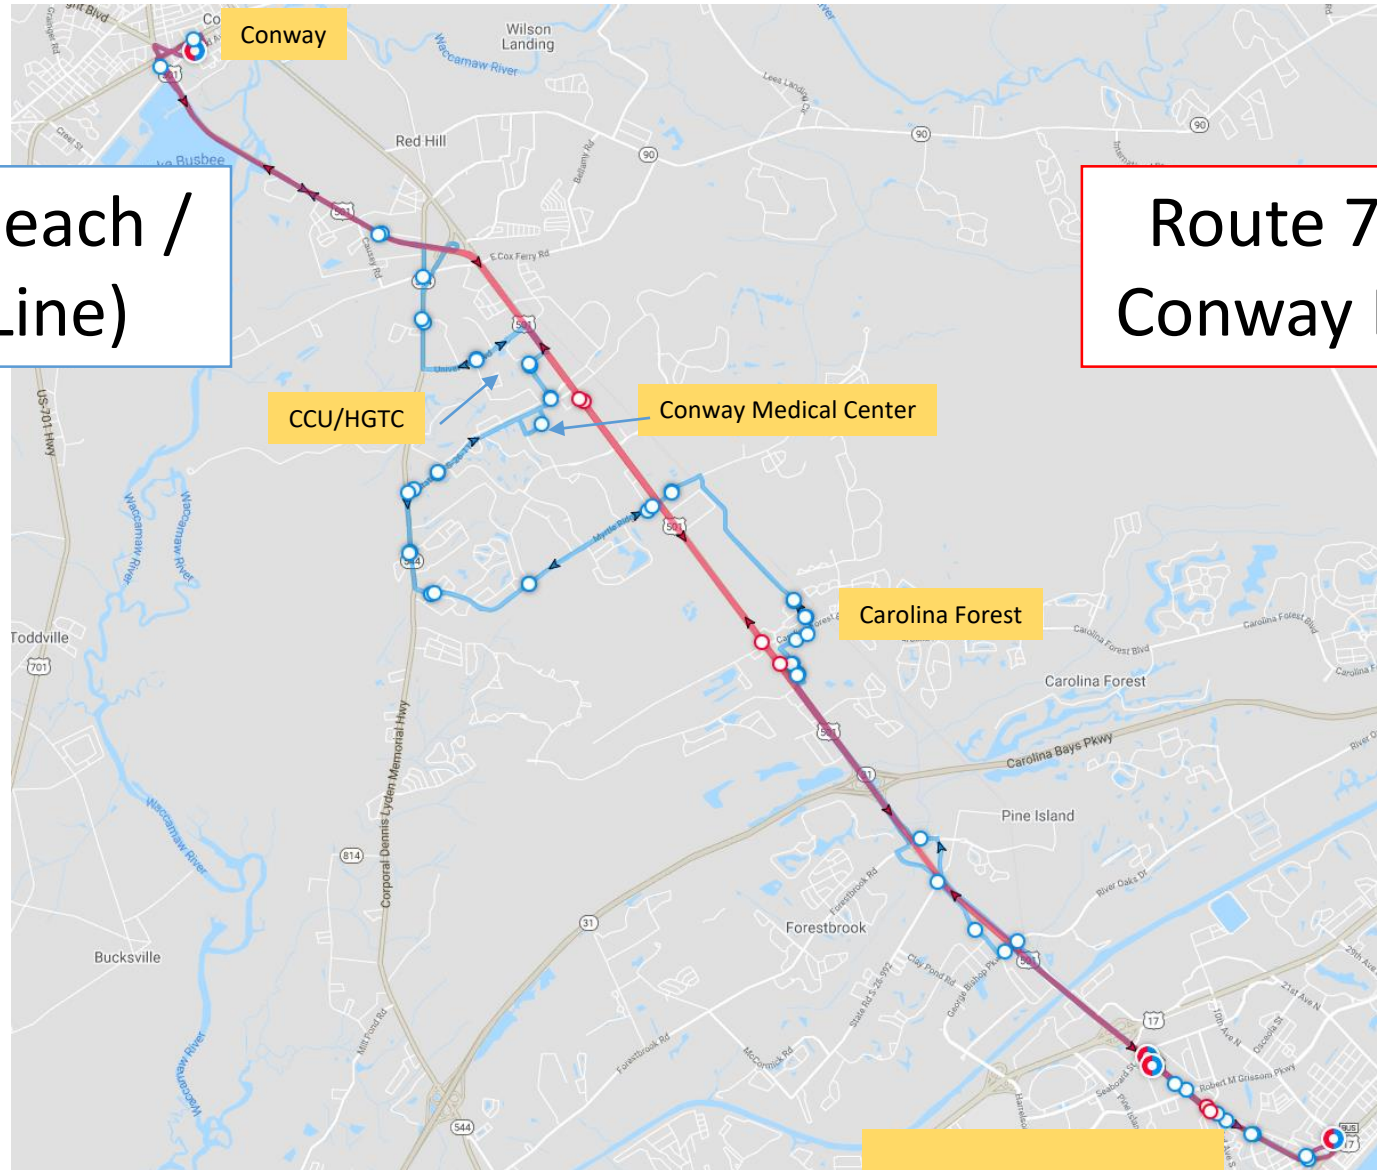

# Route 7 & 7X Myrtle Beach - Conway

## Route 7 Myrtle Beach / Conway (Blue Line)

- Increased Frequency
- No direct access into Waccamaw Pines Dr. or Tanger Outlets
- Service on Glenforest Rd. ONLY
- Increase in frequency
- Bus Stop signs posted (no longer honoring flag stops)

## Route 7X Myrtle Beach / Conway Express (Red Line)

- Increase Frequency
- Direct service with limited stops on Hwy 501

# Route 7 & 7X Myrtle Beach - Conway

Route 7 & 7X Inbound			
Conway Transfer Center 20	Conway Medical Center 53	Glenforest Rd / Taco Bell 48	Myrtle Beach Transfer Center 1
6:00 AM	6:18 AM	6:41 AM	6:56 AM
<b>6:15 AM</b>	<b>Hwy 501 7 Express</b>		<b>6:55 AM</b>
7:00 AM	7:18 AM	7:41 AM	7:56 AM
8:00 AM	8:18 AM	8:41 AM	8:56 AM
9:00 AM	9:18 AM	9:41 AM	9:56 AM
10:00 AM	10:18 AM	10:41 AM	10:56 AM
11:00 AM	11:18 AM	11:41 AM	11:56 AM
12:00 PM	12:18 PM	12:41 PM	12:56 PM
1:00 PM	1:16 PM	1:40 PM	1:56 PM
<b>1:15 PM</b>	<b>Hwy 501 7 Express</b>		<b>1:55 PM</b>
2:00 PM	2:18 PM	2:41 PM	2:56 PM
<b>2:30 PM</b>	<b>Hwy 501 7 Express</b>		<b>3:10 PM</b>
4:00 PM	4:18 PM	4:41 PM	4:56 PM
6:00 PM	6:18 PM	6:41 PM	6:56 PM