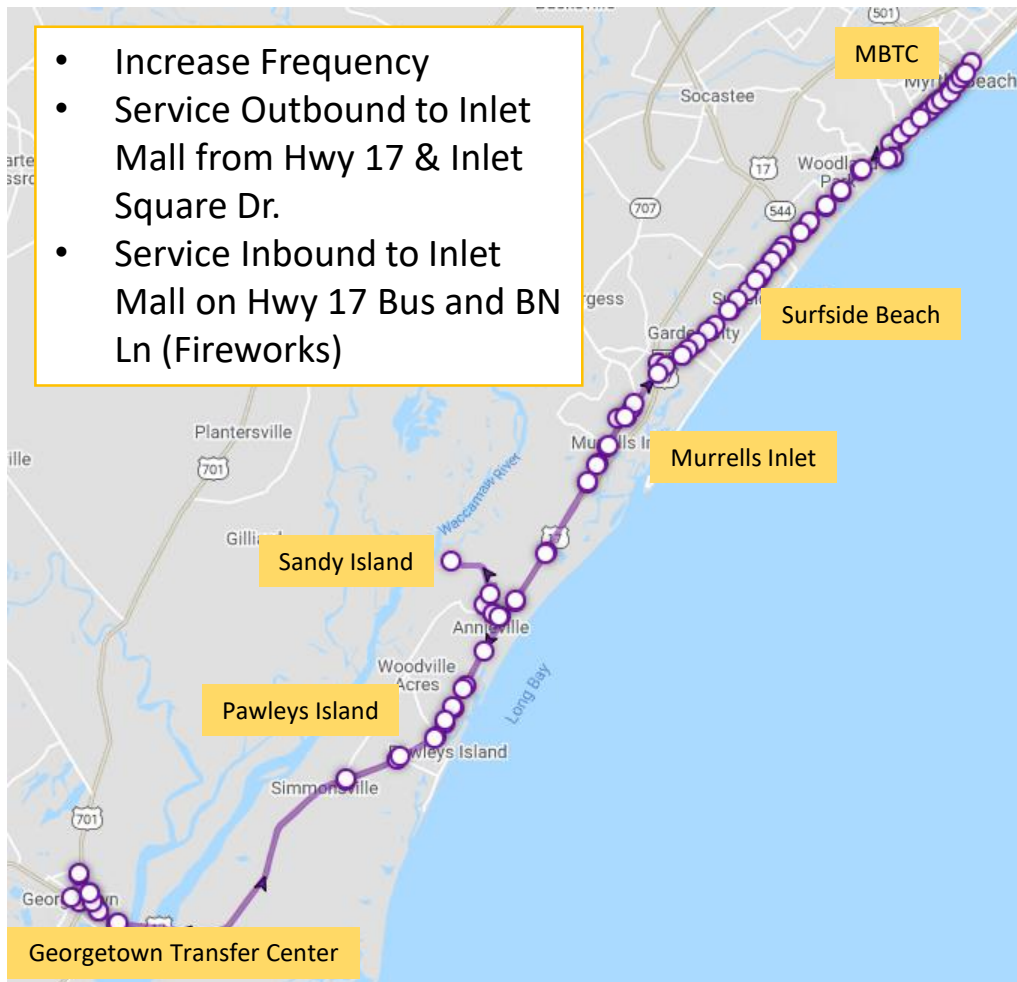

Route 16 Georgetown – Myrtle Beach

Route 16 Inbound				
Georgetown Transfer Center	Sandy Island Landing 177	Murrells Inlet 17 Bus & B N Ln	79th Ave N 205	Myrtle Beach Transfer Center
6:00 AM	6:36 AM	7:02 AM	7:45 AM	7:55 AM
6:15 AM	16 Limited Stops		7:15 AM	-
7:00 AM	16 Limited Stops		8:00 AM	-
7:30 AM	16 Limited Stops		8:30 AM	-
9:30 AM	10:00 AM	10:30am	-	11:00 AM
11:00 AM	11:30 AM	12:00 PM	-	12:30 PM
12:30 PM	1:00 PM	1:30 PM	-	2:00 PM
2:00 PM	2:30 PM	3:00 PM	-	3:30 PM
3:30 PM	4:00 PM	4:30 PM	-	5:00 PM
5:00 PM	5:30 PM	6:00 PM	-	6:30 PM
6:30 PM	7:00 PM	7:30 PM	-	8:00 PM

Route 16 Outbound				
79th Ave N 128	Myrtle Beach Transfer Center 1	Inlet Square Dr & 17 Bus 498	Sandy Island Landing 177	Georgetown Transfer Center
-	8:00 AM	8:41 AM	9:00 AM	9:28 AM
-	9:30 AM	10:00 AM	10:30 AM	11:00 AM
-	11:00 AM	11:30 AM	12:00 PM	12:30 PM
-	12:30 PM	1:00 PM	1:30 PM	2:00 PM
-	2:00 PM	2:30 PM	3:00 PM	3:30 PM
2:30 PM	16 Limited Stops			4:00 PM
-	3:30 PM	4:00 PM	4:30 PM	5:00 PM
3:30 PM	16 Limited Stops			5:00 PM
-	5:00 PM	5:30 PM	6:00 PM	6:30 PM
-	6:30 PM	7:00 PM	7:30 PM	8:00 PM

Rt. 16 Inbound Stops / Stop ID:

- Georgetown Transfer Center / #182
- Myrtle Beach Transfer Center / #1
- Tideland Waccamaw Hospital on Riverwood / #282

Rt. 16 Outbound Stops / Stop ID:

- Myrtle Beach Transfer Center / #1
- Tideland Waccamaw Hospital on Riverwood / #282
- Georgetown Transfer Center / #182

Route 16 Georgetown / Myrtle Beach

- Increase Frequency
- Service Outbound to Inlet Mall from Hwy 17 & Inlet Square Dr.
- Service Inbound to Inlet Mall on Hwy 17 Bus and BN Ln (Fireworks)

Route 16 Limited Stops