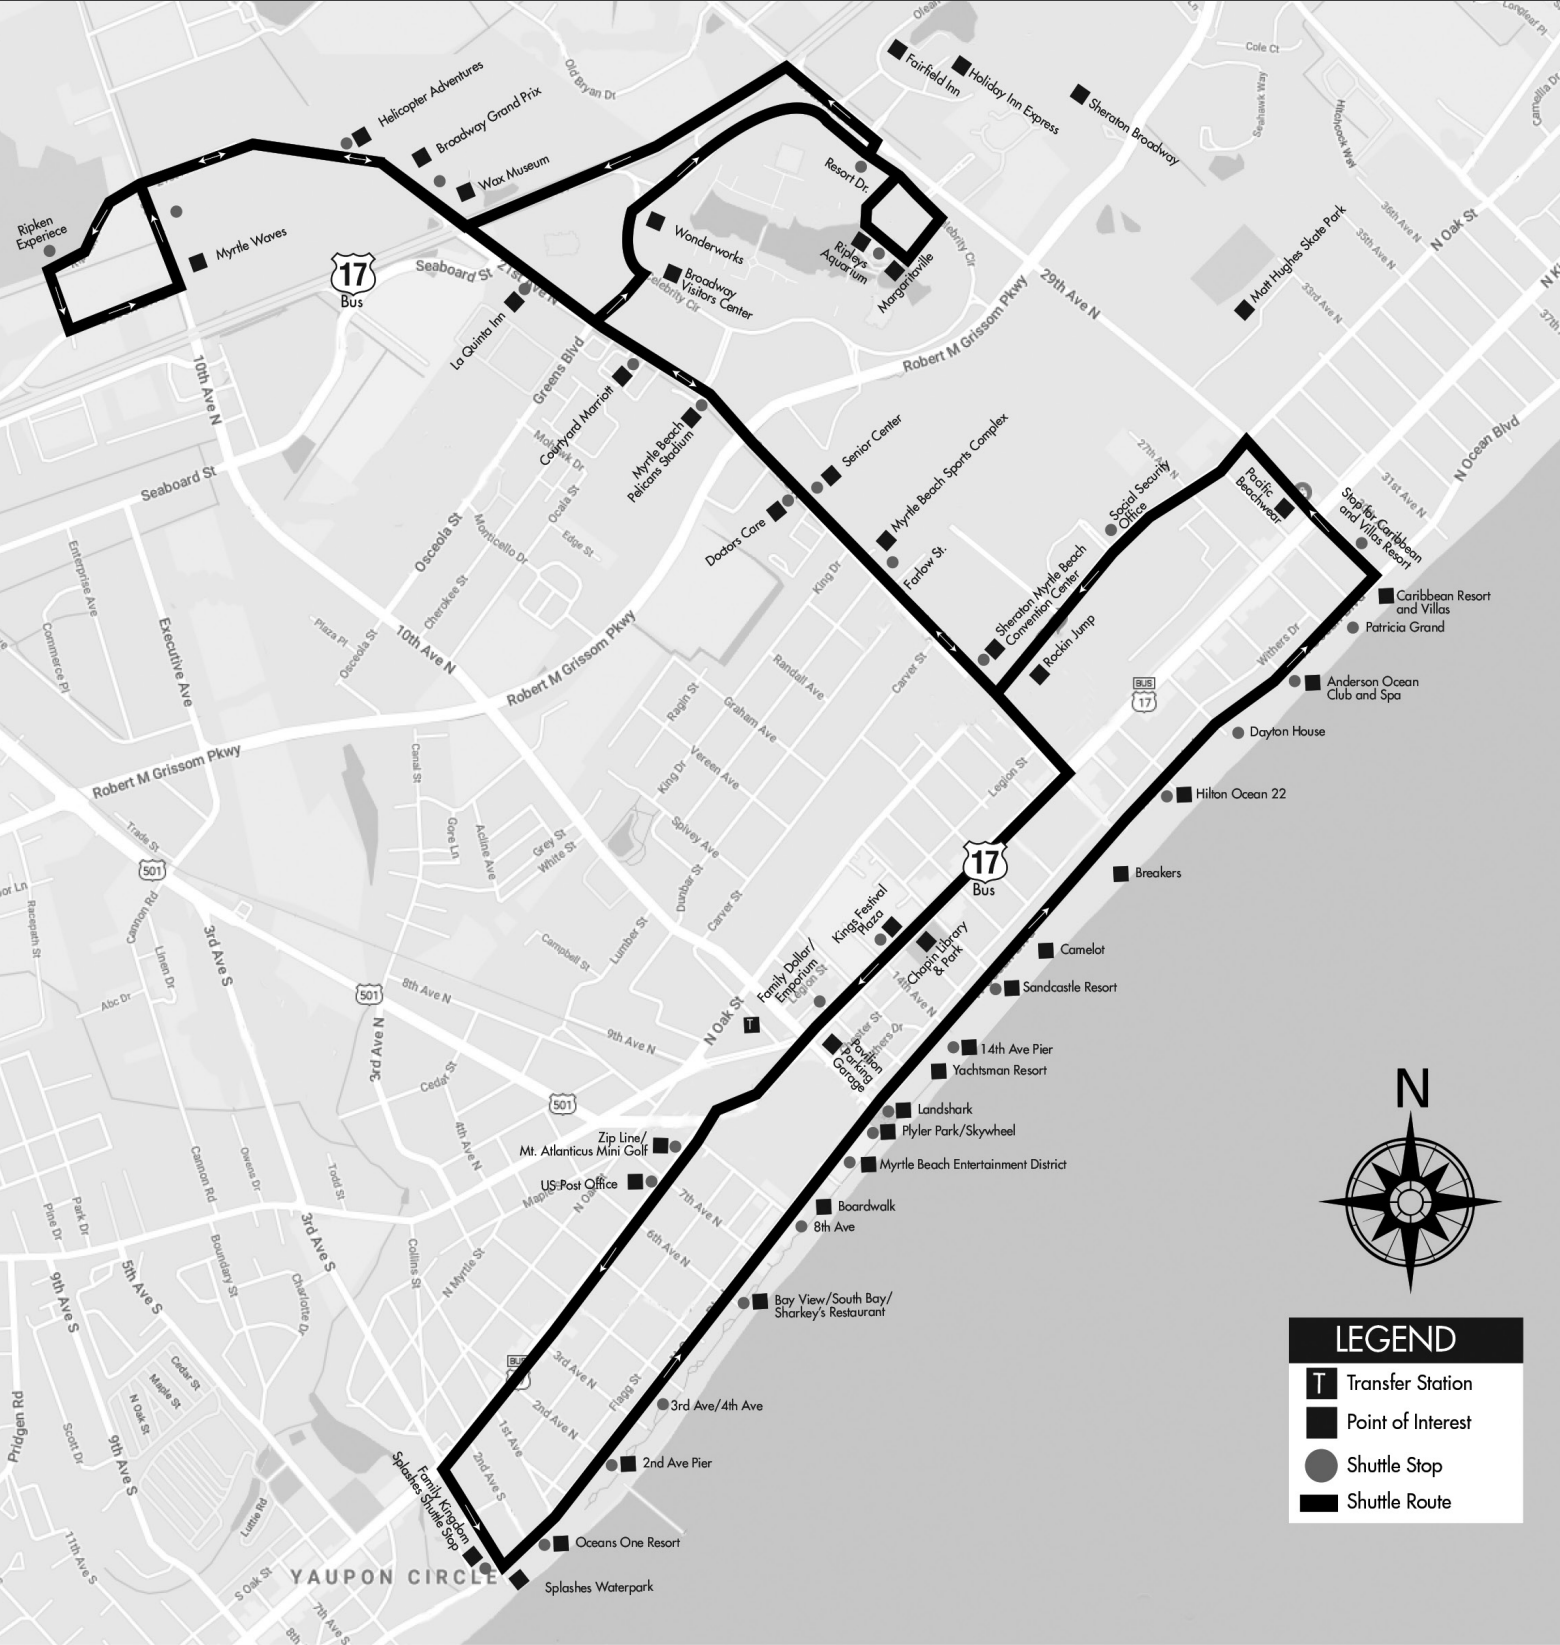

SkyWheel • Plyler Park • Boardwalk • Sheraton Convention Center

Pelicans Baseball Stadium/TicketReturn.com Field

Ripley's Aquarium • Myrtle Waves

Family Kingdom Splashes Water Park

Hollywood Wax Museum • Broadway Grand Prix

Helicopter Adventures

Zipline at the Pavilion • Select Shopping, Dining & Hotels and much more

843-488-0865 • RideCoastRTA.com

ENTERTAINMENT SHUTTLE

MONDAY - SUNDAY

FREE SHUTTLE

Download the Coast RTA App to follow the shuttle in real time. Visit CoastRTARideTracker.com.