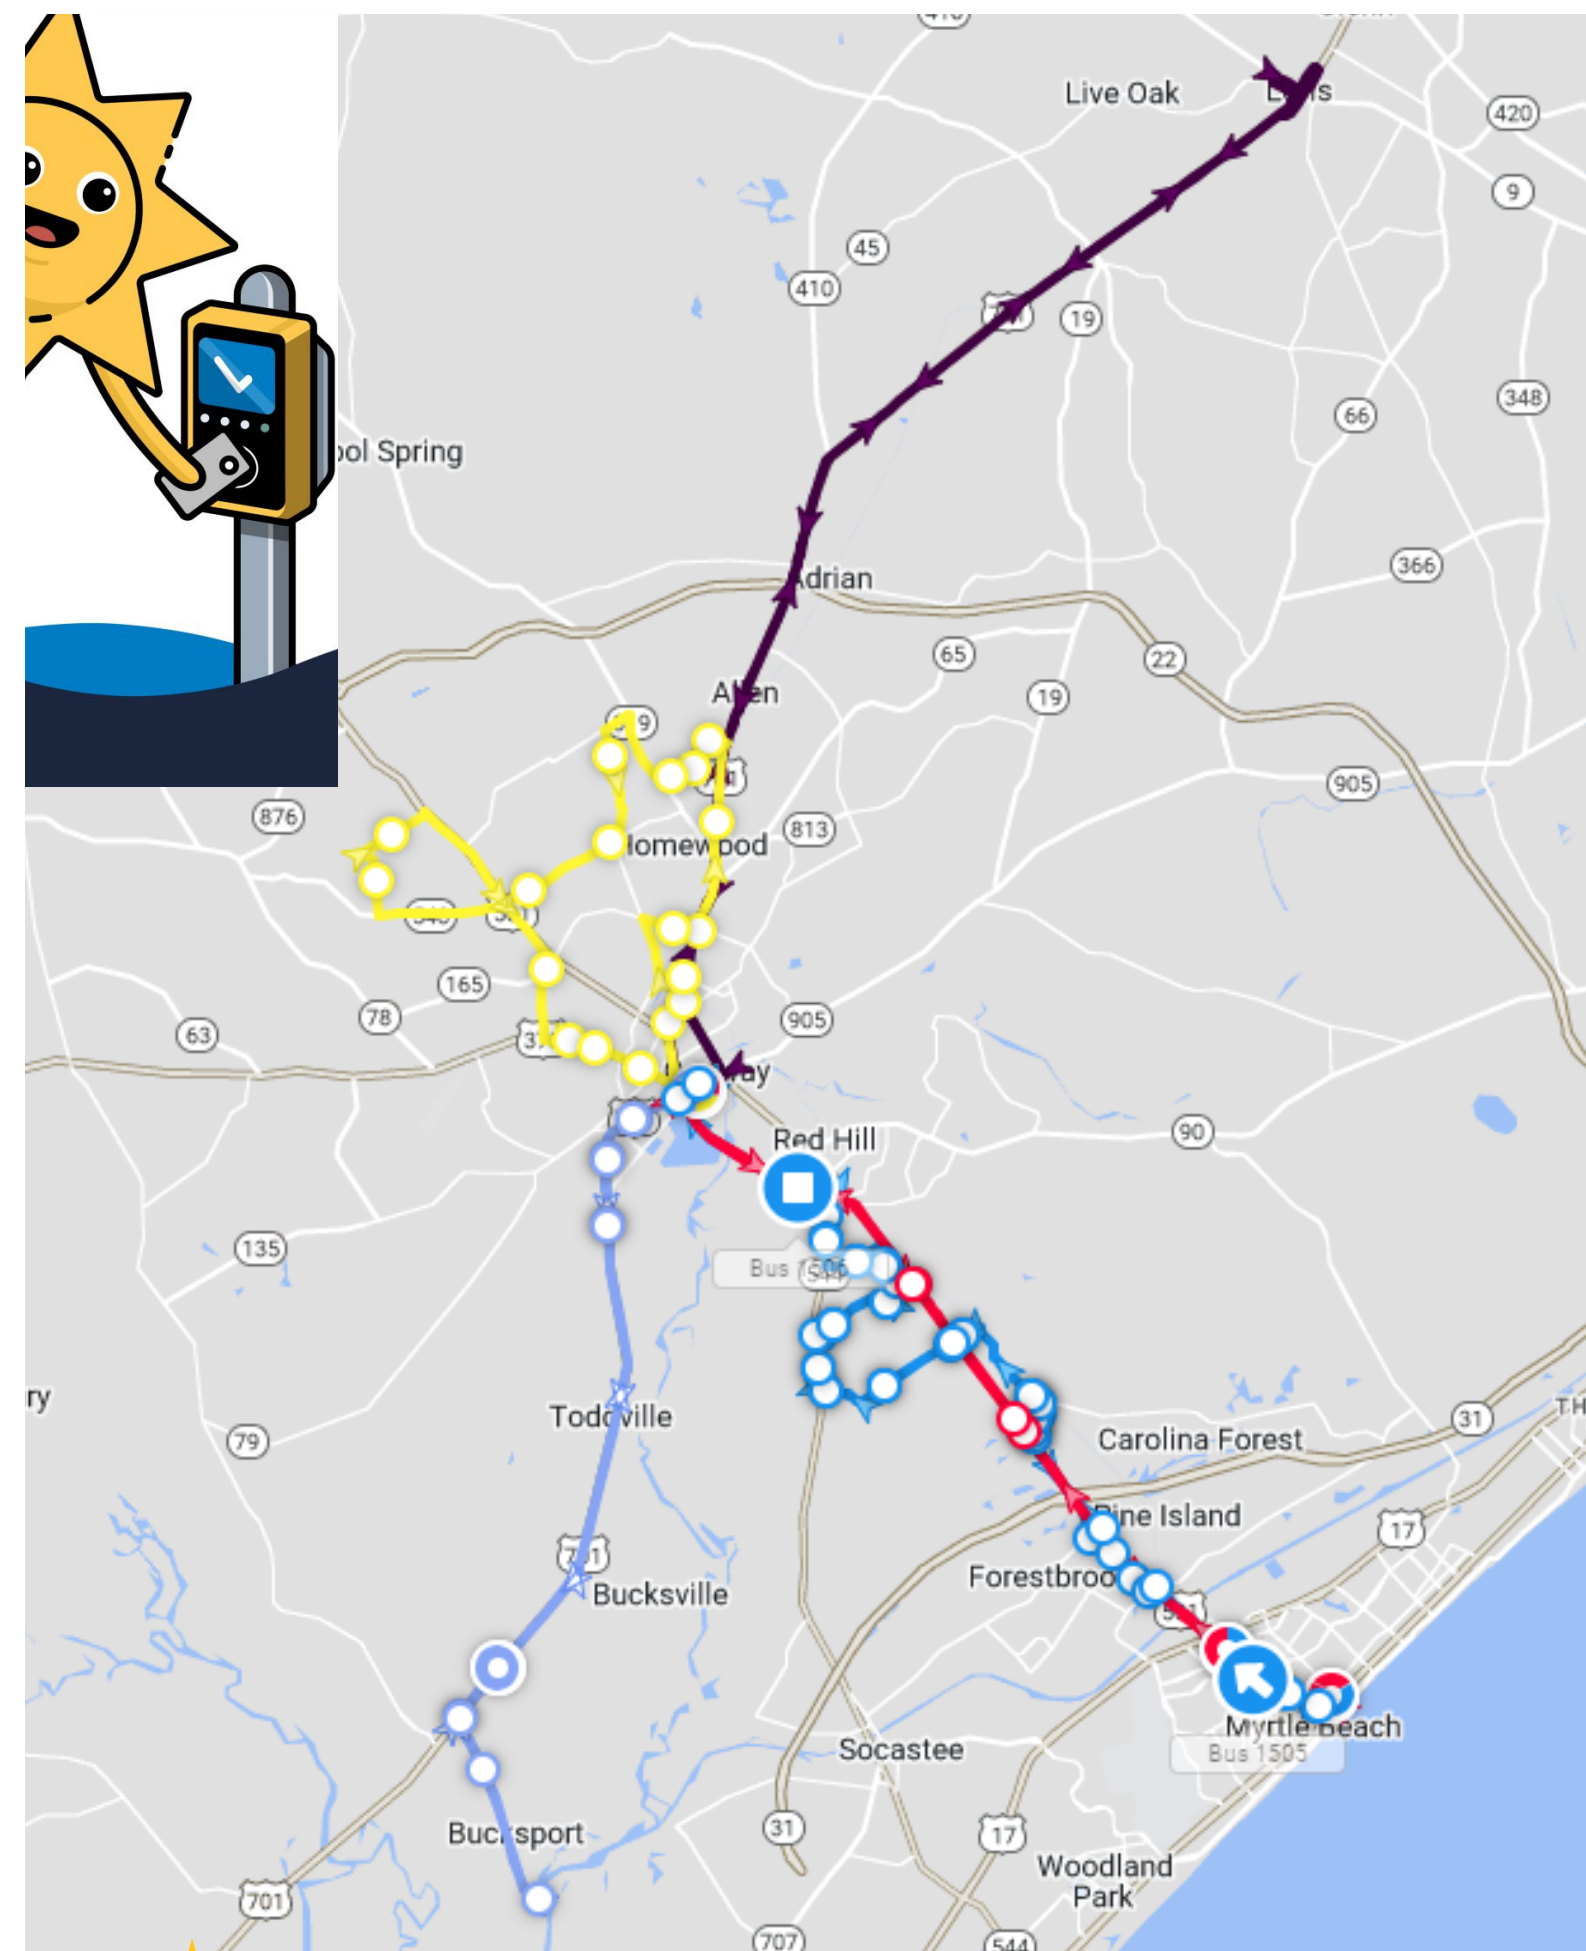

Conway Bus Routes

September - May

1 - Conway Local

2 - Conway / Loris

3 - Conway / Bucksport

7 - 7X Conway / Myrtle Beach

1418 Third Ave, Conway, SC 29526
843-488-0865 TTY 711
www.RideCoastRTA.com

ROUTE 1

Conway Terminal	Industrial Park	Four Mile Road / HCS	Hwy 378 and Shady Moss Ct	Conway Terminal
4:45 AM	5:05 AM	5:12 AM	5:22 AM	5:42 AM
5:45 AM	6:05 AM	6:12 AM	6:22 AM	6:42 AM
6:45 AM	7:05 AM	7:12 AM	7:22 AM	7:42 AM
8:15 AM	8:35 AM	8:42 AM	8:52 AM	9:12 AM
12:00 PM	12:20 PM	12:27 PM	12:47 PM	12:56 PM
2:45 PM	3:05 PM	3:12 PM	3:22 PM	3:42 PM
3:45 PM	4:05 PM	4:12 PM	4:22 PM	4:42 PM
4:45 PM	5:05 PM	5:12 PM	5:22 PM	5:42 PM
6:15 PM	6:35 PM	6:42 PM	6:52 PM	7:12 PM
7:15 PM	7:35 PM	7:42 PM	7:52 PM	8:12 PM

ROUTE 2

Conway Terminal	McLeod Health Loris	Hills Market	Conway Terminal
5:30 AM	6:00 AM	6:10 AM	6:45 AM
12:00 PM Mon-Fri	12:30 PM Mon-Fri	12:40 PM Mon-Fri	1:15 PM Mon-Fri
6:15 PM	6:45 PM	6:55 PM	7:30 PM

ROUTE 3

Conway Terminal	Web St / Food Lion	Bucksport Marina	Web St / Food Lion	Conway Terminal
5:45 AM	5:50 AM	6:15 AM	6:32 AM	6:45 AM
1:15 PM Mon-Fri	1:20 PM Mon-Fri	1:45 PM Mon-Fri	2:02 PM Mon-Fri	2:15 PM Mon-Fri
6:15 PM	6:20 PM	6:45 PM	7:02 PM	7:15 PM

ROUTE 7

Conway Terminal	Conway Med Birthplace	Glenforest Rd / Taco Bell	Ivory Wilson Transfer Center
5:45 AM	6:00 AM	6:25 AM	6:55 AM
6:15 AM	Hwy 501 Express		6:55 AM
6:45 AM	7:00 AM	7:25 AM	7:55 AM
8:15 AM	8:30 AM	8:55 AM	9:25 AM
9:30 AM	9:45 AM	10:15 AM	10:40 AM
10:45 AM	11:00 AM	11:25 AM	11:55 AM
12:00 PM	12:15 PM	12:45 PM	1:10 PM
1:15 PM	1:30 PM	2:00 PM	2:25 PM
1:15 PM	Hwy 501 Express		1:45 PM
2:30 PM	Hwy 501 Express		3:10 PM
3:45 PM	4:00 PM	4:30 PM	4:55 PM
6:15 PM	6:30 PM	6:50 PM	7:15 PM

Ivory Wilson Transfer Center	Glenforest Rd / Planet Fitness	Conway Med Birthplace	Conway Terminal
7:00 AM	7:20 AM	7:45 AM	8:10 AM
9:15 AM	Hwy 501 Express		10:00 AM
9:30 AM	9:50 AM	10:15 AM	10:40 AM
10:45 AM	11:00 AM	11:25 AM	11:55 AM
12:00 PM	12:20 PM	12:45 PM	1:10 PM
2:30 PM	3:00 PM	3:25 PM	3:40 PM
2:45 PM	Hwy 501 Express		3:30 PM
5:00 PM	5:30 PM	5:55 PM	6:10 PM
7:15 PM	7:45 PM	7:55 PM	8:15 PM
8:15 PM	8:45 PM	8:55 PM	9:15 PM
8:15 PM	Hwy 501 Express		9:00 PM

GENERAL FARE INFORMATION

Fare boxes accept bills and coins. Please have exact change when boarding, operators are unable to provide change or a change card. Operators may request identification for FREE FARE.

Children (under age 6) w/ paying adult fare (limit 3) FREE

Senior Citizen (age 55 & older) FREE (9a - 3p & 6p-8p)

Veteran / Active Duty Military FREE (9am - 3p & 6p-8p)

Medicare Cardholder FREE (9a - 3p & 6p-8p)

All Rides $1.00

It's $1.00 each time you board the bus, but if you tap your smartphone's mobile wallet or contactless debit/credit card each time you ride, we'll automatically limit or cap the amount you pay for the day to $3.50. To check your account, please visit: CoastRTA.littlepay.com/coast-rta

Download the Coast RTA app or visit www.CoastRTARidetracker.com