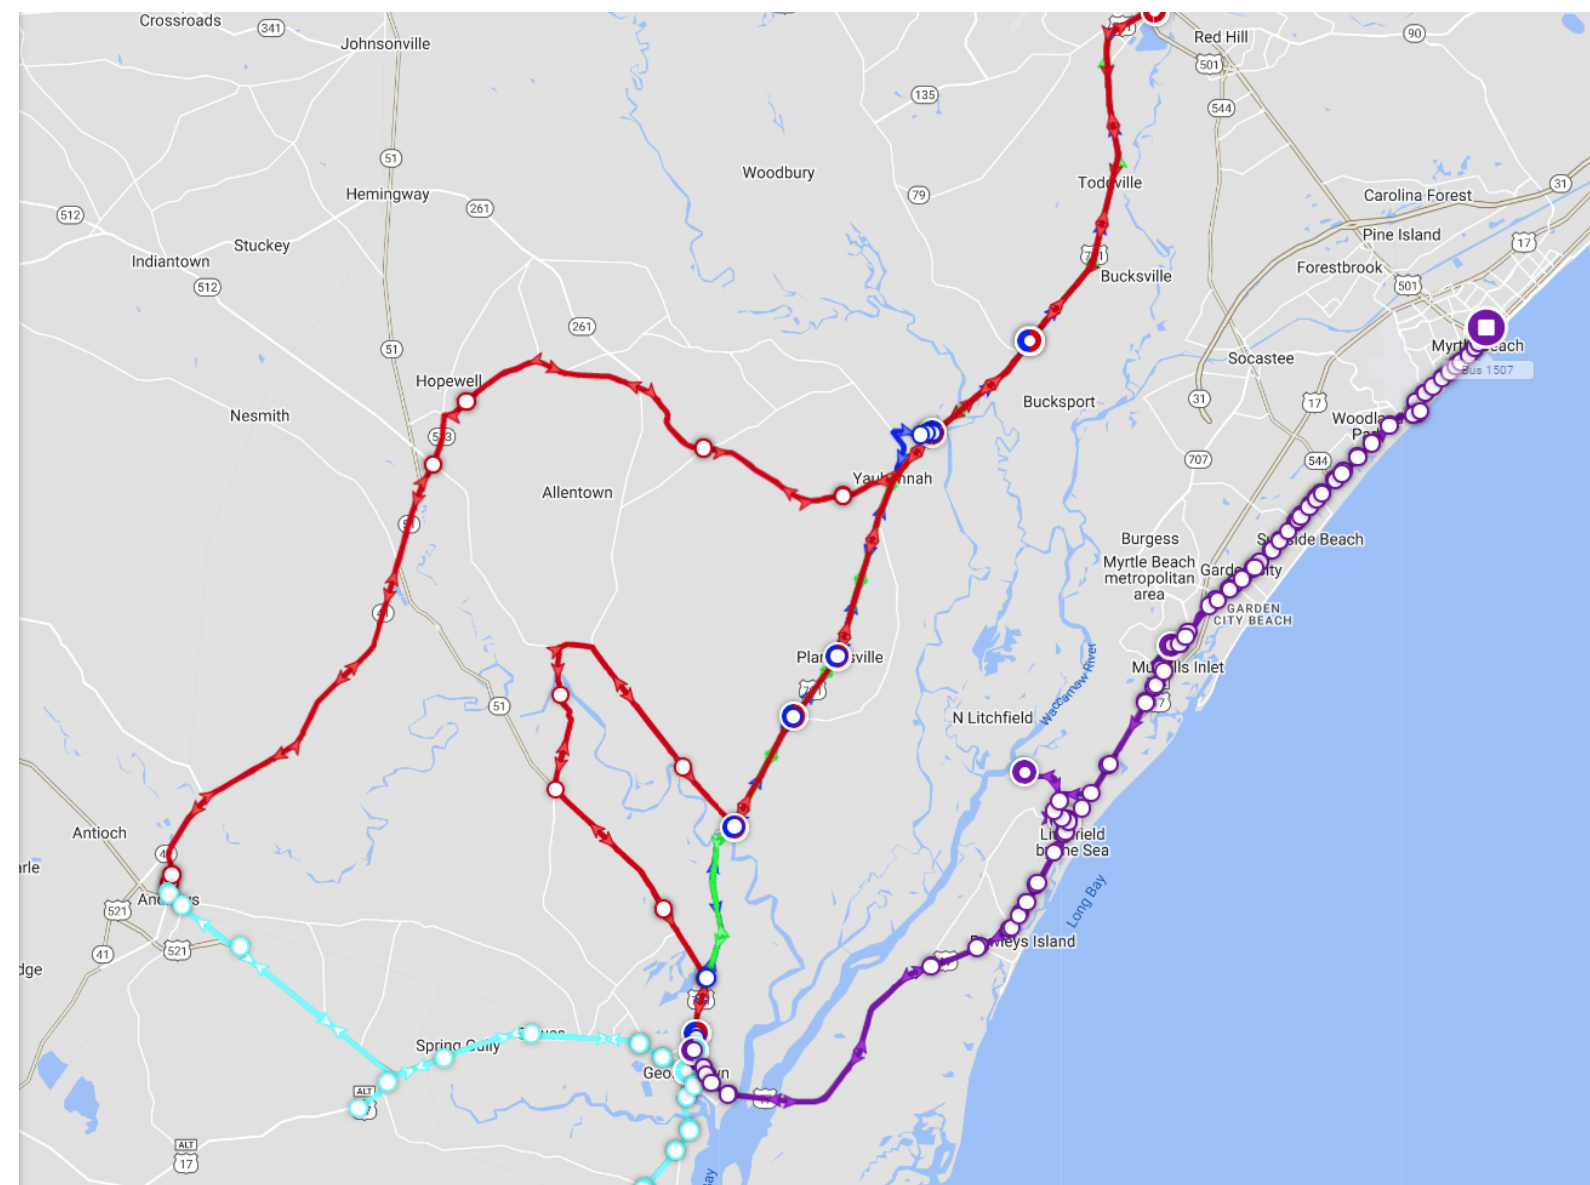

Georgetown Bus Routes

September - May

4 - Conway / Georgetown / Andrews

14 - Georgetown / Andrews

16 - Georgetown / Myrtle Beach

ROUTE 4

Route 4 Conway / Georgetown via 701 Outbound						
Conway Terminal	Plantersville Road	Choppee Rd Rec Center		Sampit Park	Andrews Piggly Wiggly	Georgetown Transfer Center
4:45 AM	5:00 AM	5:20 AM			-	6:00 AM
5:30 AM	-	-		-	7:00 AM	7:30 AM
6:00 AM	6:30 AM	-		-	-	7:00 AM
6:15 AM	-	-		7:15 AM	-	7:30 AM
1:00 PM	1:20 PM	-		-	-	2:00 PM
Route 4 Conway / Georgetown via 701 Inbound						
Georgetown Transfer Center	Andrews Piggly Wiggly	Choppee Rd Rec Center	Green Acres	Plantersville Road	Georgetown Transfer Center	Conway Terminal
1:00 PM	-	1:40 PM		-		2:20 PM
4:00 PM	-	-	4:30 PM	-	4:55 PM	-
5:00 PM	-	5:30 PM		6:00 PM	-	6:30 PM
	7:00 PM	-	-	-	-	8:10 PM
8:00 PM	-	-	-	-	-	9:10 PM

ROUTE 14

Route 14 Georgetown / Andrews					
Georgetown Transfer Center	Andrews Piggly Wiggly	Sampit Park	Georgetown Transfer Center	HGTC Maryville	Georgetown Transfer Center
-	-	7:15 AM	7:30 AM	7:45 AM	8:00 AM
-	-	-	8:00 AM	8:15 AM	8:25 AM
8:30 AM	9:00 AM	9:15 AM	9:30 AM	9:45 AM	9:55 AM
10:00 AM	10:30 AM	10:45 AM	11:00 AM	11:15 AM	11:25 AM
11:30 AM	12:00 PM	12:15 PM	12:30 PM	12:45 PM	12:55 PM
-	-	-	-	-	-
2:00 PM	2:30 PM	2:45 PM	3:00 PM	3:15 PM	3:25 PM
3:30 PM	4:00 PM	4:15 PM	4:30 PM	4:45 PM	4:55 PM
5:00 PM	5:15 PM	5:30 PM	6:00 PM	6:15 PM	6:30 PM
6:30 PM	7:00 PM	-	-	-	-

ROUTE 16 & 16 LIMITED

Georgetown Transfer Center	Sandy Island Landing	Murrells Inlet Hwy 17 Bus & B N Ln	79th Ave N	Ivory Wilson Transfer Center	Ivory Wilson Transfer Center	79th Ave N	Murrells Inlet Hwy 17 Bus & B N Ln	Sandy Island Landing	Georgetown Transfer Center
6:00 AM	6:30 AM	7:00 AM	7:45 AM	7:55 AM	8:00 AM		8:30 AM	9:00 AM	9:25 AM
6:15 AM	Limited Stops		7:30 AM	-	-	-	-	-	-
7:00 AM	Limited Stops		8:15 AM	-	-	-	-	-	-
7:30 AM	Limited Stops		8:45 AM	-	9:30 AM	-	10:00 AM	10:30 AM	10:55 AM
9:30 AM	-	10:30 AM	-	10:55 AM	11:00 AM		11:30 AM	12:00 PM	12:25 PM
11:00 AM	-	12:00 PM	-	12:25 PM	12:30 PM-B	-	1:00 PM-B	-	1:55 PM-B
12:30 PM	1:00 PM	1:30 PM	-	1:55 PM	2:00 PM		2:30 PM	3:00 PM	3:25 PM
2:00 PM-B	-	3:00 PM-B	-	3:25 PM-B	3:30 PM-B	-	4:00 PM-B	-	4:55 PM-B
-	-	-	-	-	-	2:30 PM	Limited Stops	4:00 PM	
-	-	-	-	-	-	3:30 PM	Limited Stops	5:00 PM	
3:30 PM	-	4:30 PM	-	4:55 PM	5:00 PM	-	5:30 PM	6:00 PM	6:25 PM
5:00 PM-B	5:30 PM-B	6:00 PM-B	-	6:25 PM-B	6:30 PM-B	-	7:00 PM-B	-	7:55 PM-B
6:30 PM	-	7:30 PM	-	7:55 PM	-	-	-	-	-

GENERAL FARE INFORMATION

Fare boxes accept bills and coins. Please have exact change when boarding, operators are unable to provide change or a change card. Operators may request identification for FREE FARE.

All Rides $1.00

Children (under age 6) w/ paying adult fare (limit 3) **FREE**

Senior Citizen (age 55 & older) **FREE (9a - 3p & 6p-8p)**

Veteran / Active Duty Military **FREE (9am - 3p & 6p-8p)**

Medicare Cardholder **FREE (9a - 3p & 6p-8p)**

1418 Third Ave, Conway, SC 29526

843-488-0865 TTY 711

www.RideCoastRTA.com

It's $1.00 each time you board the bus, but if you tap your smartphone's mobile wallet or contactless debit/credit card each time you ride, we'll automatically limit or cap the amount you pay for the day to $3.50. To check your account, please visit: CoastRTA.littlepay.com/coast-rta

September-May

9272023