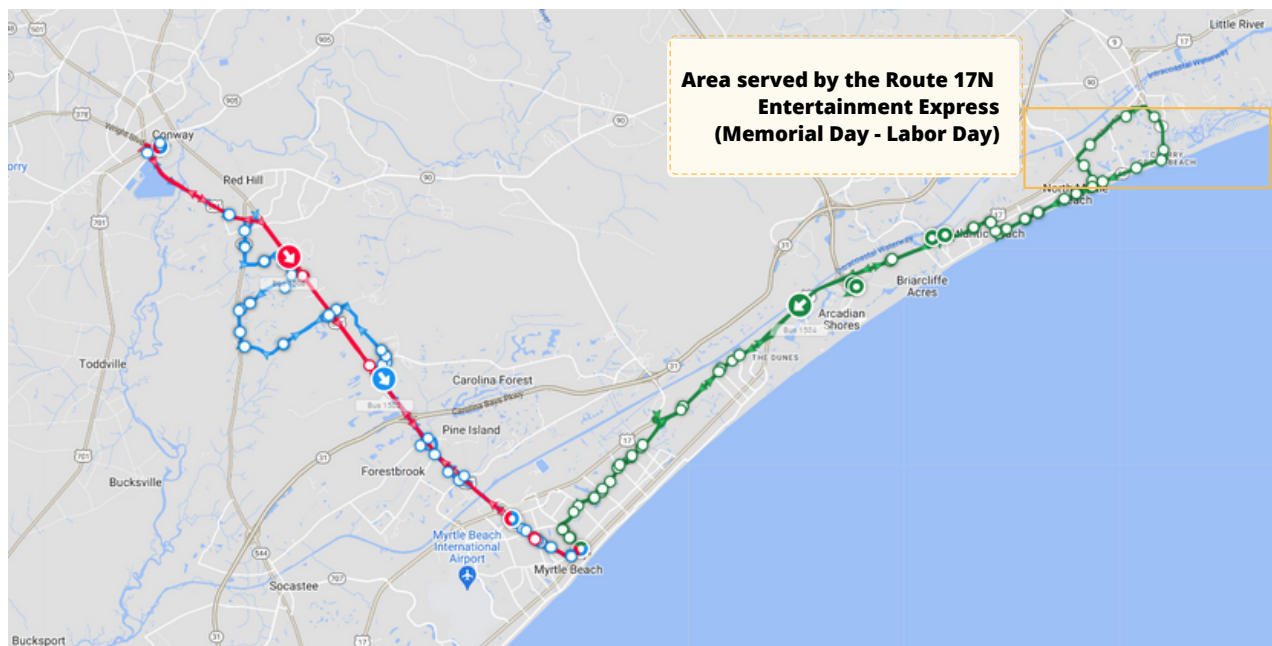

FARE INFO All rides are $1

Children (under age 6) w/ paying adult fare (limit 3) FREE

Senior Citizen (age 55 & older) FREE (9a - 3p & 6p-8p)

Veteran / Active Duty Military FREE (9am - 3p & 6p-8p)

Medicare Cardholder FREE (9a - 3p & 6p-8p)

Paratransit ID Cardholder FREE

** Drivers may request proof of free fare

GENERAL FARE INFORMATION

Fare boxes accept bills and coins. Please have exact change when boarding, operators are unable to provide change or a change card