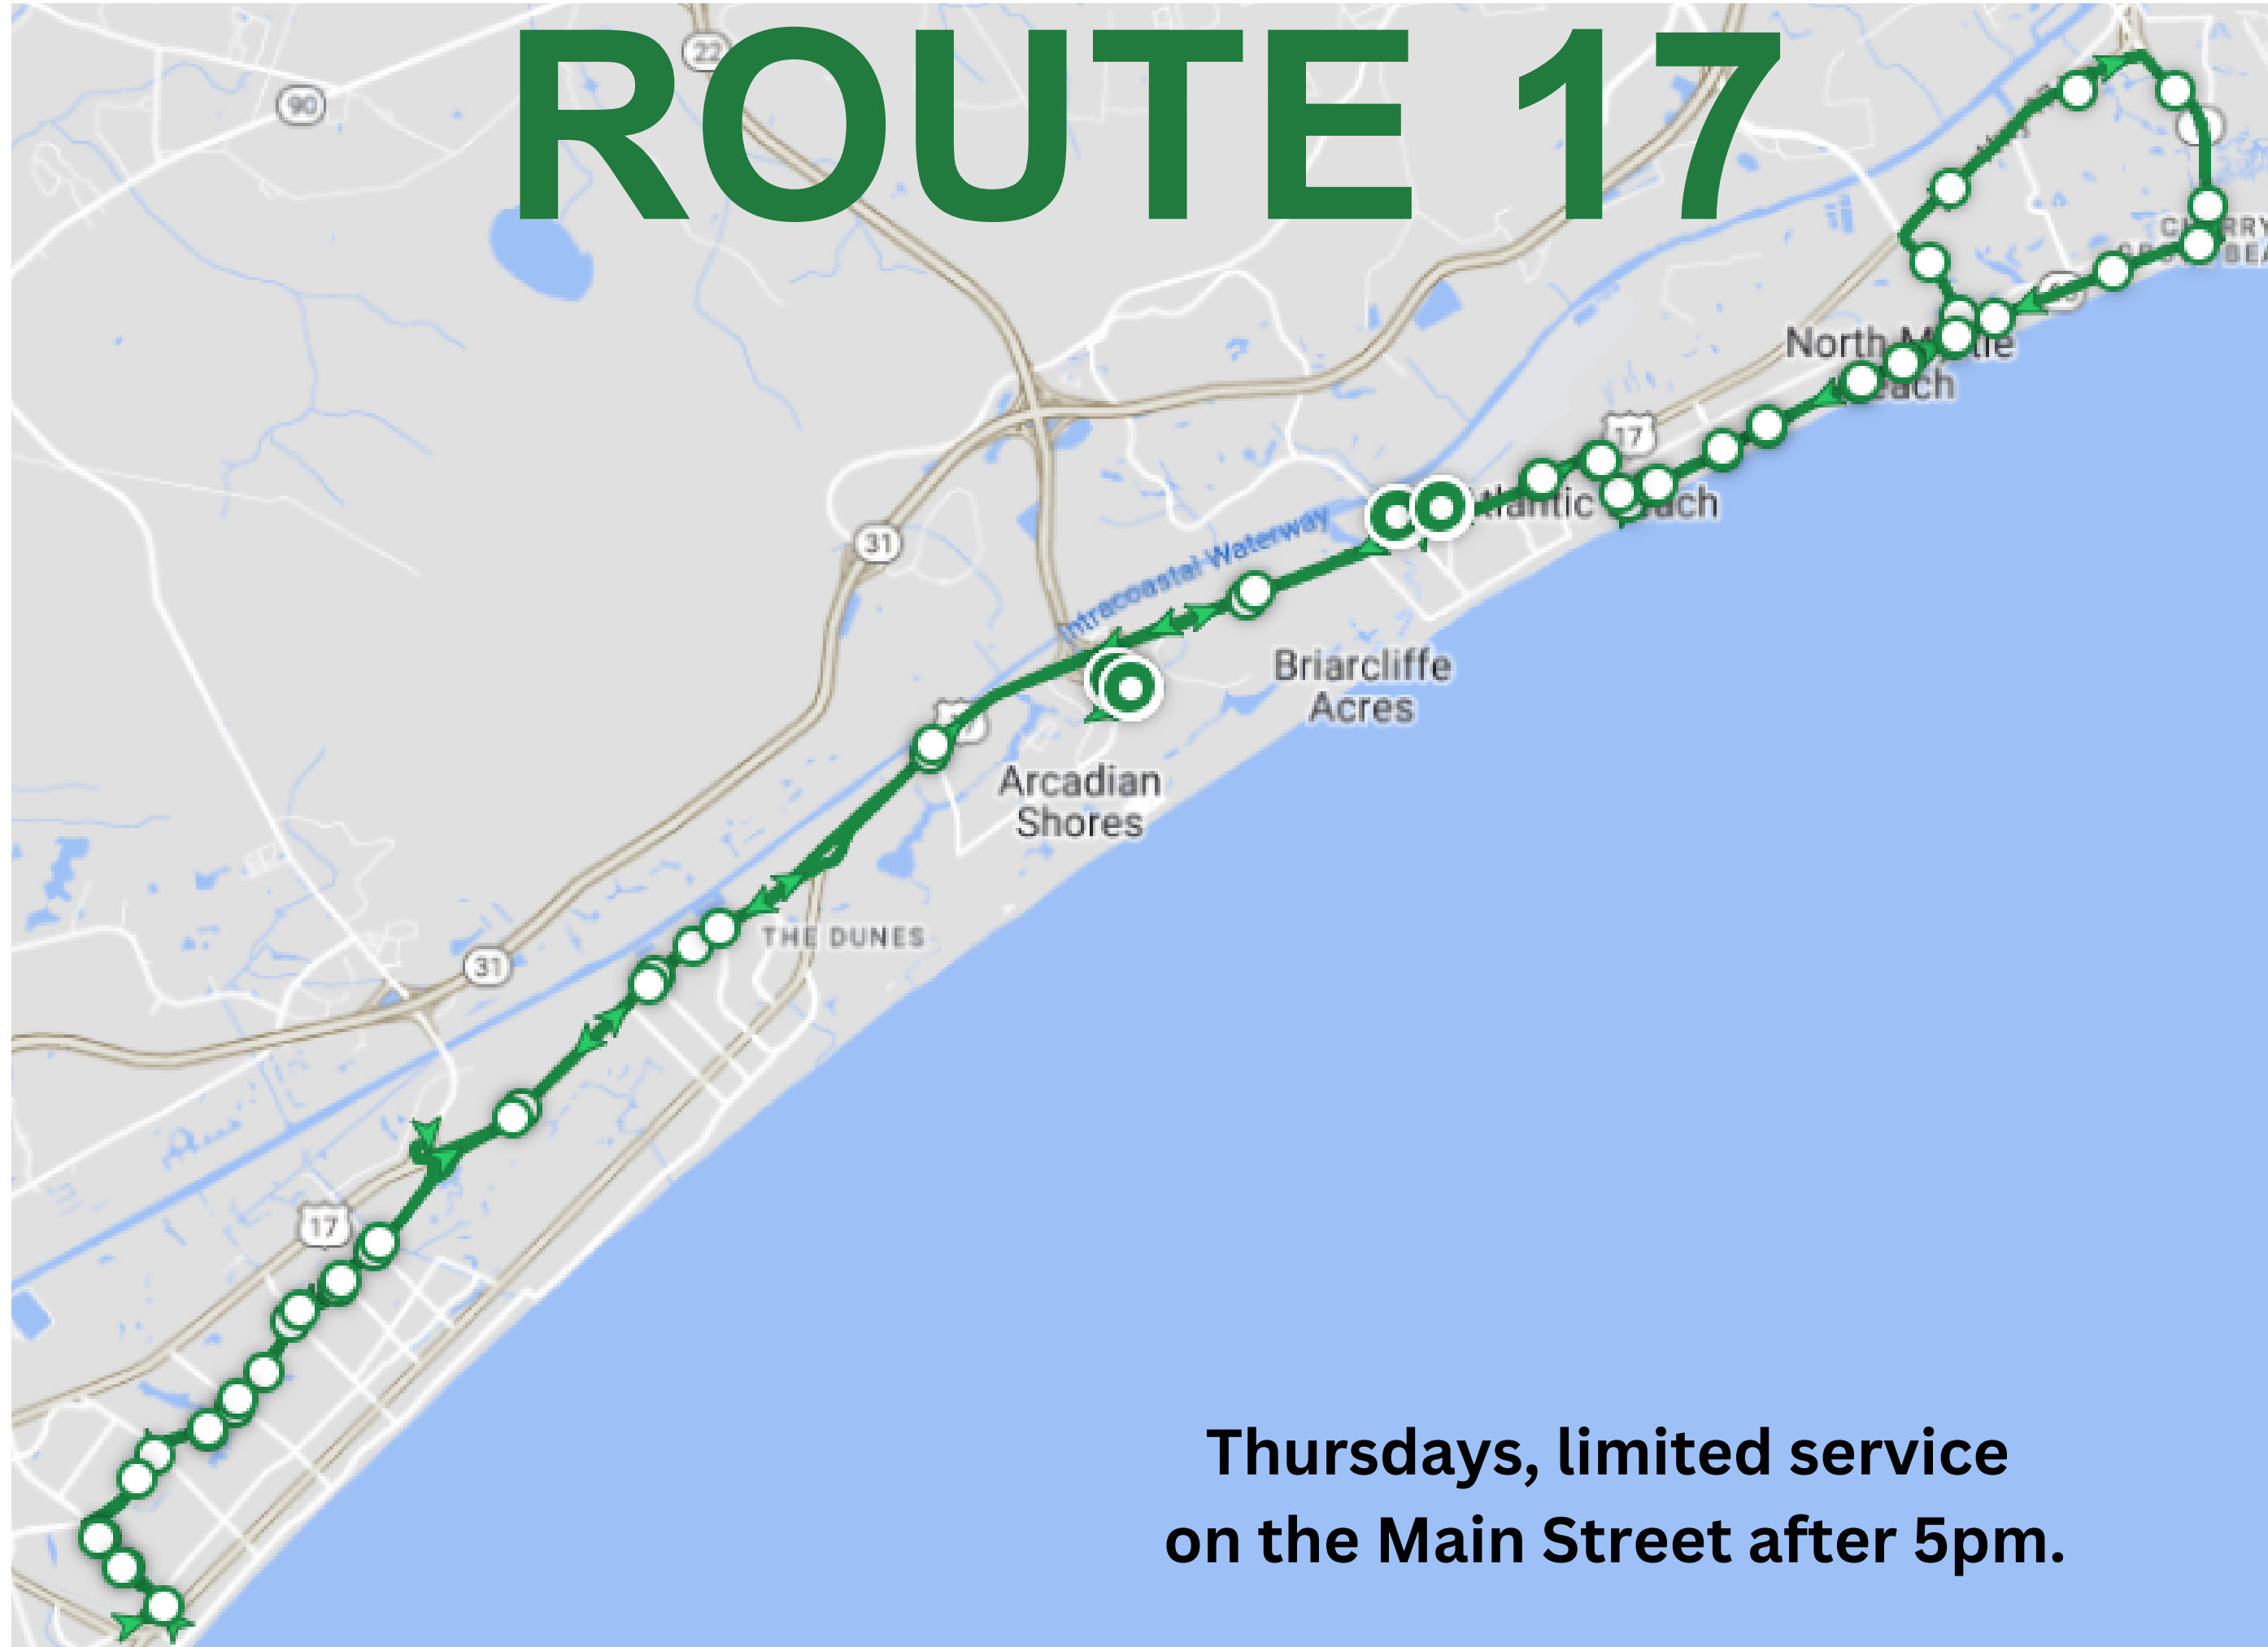

North Myrtle Beach Routes

17 - Myrtle Beach / North Myrtle Beach

17E Entertainment Express

1418 Third Ave, Conway, SC 29526
 843-488-0865 TTY 711
www.RideCoastRTA.com

Ivory Wilson Transfer Center (10th Ave N)	Arcadian Shores / Kings Road	Windy Hill Road Ext / Barefoot Landing	**Coastal North Town Center	**Windy Hill Road Ext / Barefoot Landing	**Arcadian Shores / Kings Road	**Ivory Wilson Transfer Center (10th Ave N)
7:00 AM	7:30 AM	7:40 AM	8:00 AM	8:15 AM	8:30 AM	8:55 AM
9:00 AM	9:30 AM	9:40 AM	10:00 AM	10:15 AM	10:30 AM	10:55 AM
11:00 AM	11:30 AM	11:40 AM	12:00 PM	12:15 AM	12:30 PM	12:55 PM
1:00 PM	1:30 PM	1:40 PM	2:00 PM	2:15 PM	2:30 PM	2:55 PM
3:00 PM	3:30 PM	3:40 PM	4:00 PM	4:15 PM	4:30 PM	4:55 PM
5:00 PM	5:30 PM	5:40 PM	6:00 PM	6:15 PM	6:30 PM	6:55 PM
7:15 PM	7:45 PM	7:55 PM	-	7:55 PM	8:10 PM	8:35 PM